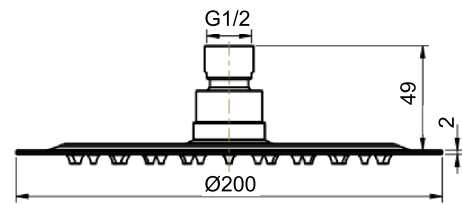

ARCHITECTURA 200Ø OVERHEAD SHOWER 9LPM

Product Image	Technical Specification
---------------	-------------------------

Description

Architectura 200Ø Overhead Shower 9LPM
WELS 3 Star 9LPM

VSH401200B

Additional Information

- 200Ø Diameter
- 5 Year Warranty*
- Easy Clean Silicon Nozzles
- Polished 304 Stainless Steel

*conditions apply