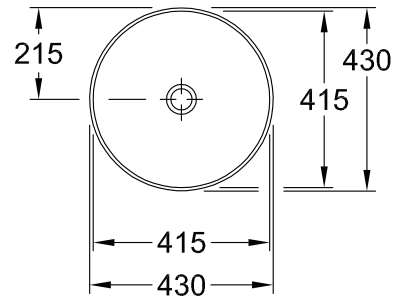

ARTIS ROUND VESSEL BASIN

Product Image	Technical Specification
---------------	-------------------------

Note: Waste not included

Description

Artis Round Vessel Basin

41794301 430x430mm

Additional Information

- 5 Year Warranty *Conditions Apply
- Without overflow
- Recommended waste, order 94250
White pop-up waste or 94240
Chrome pop-up waste
- Made from TitanCeram offering;
 - » Uniquely precise design
 - » Extremely thin walls
 - » Clearly defined edges