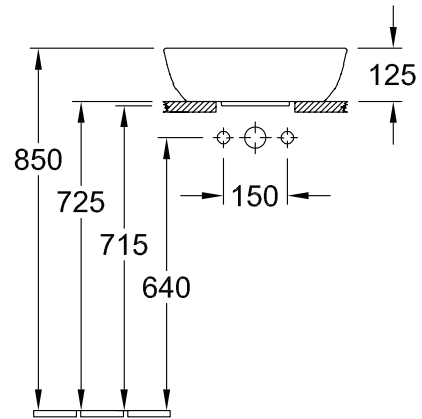

ARTIS ROUND VESSEL BASIN

Product Image	Technical Specification
---------------	-------------------------

Note: Waste not included

Description

Artis Round Vessel Basin

41794301 430x430mm

Additional Information

- 5 Year Warranty *Conditions Apply
- Without overflow
- Recommended waste, order 94250
White pop-up waste or 94240
Chrome pop-up waste
- Made from TitanCeram offering;
 - » Uniquely precise design
 - » Extremely thin walls
 - » Clearly defined edges