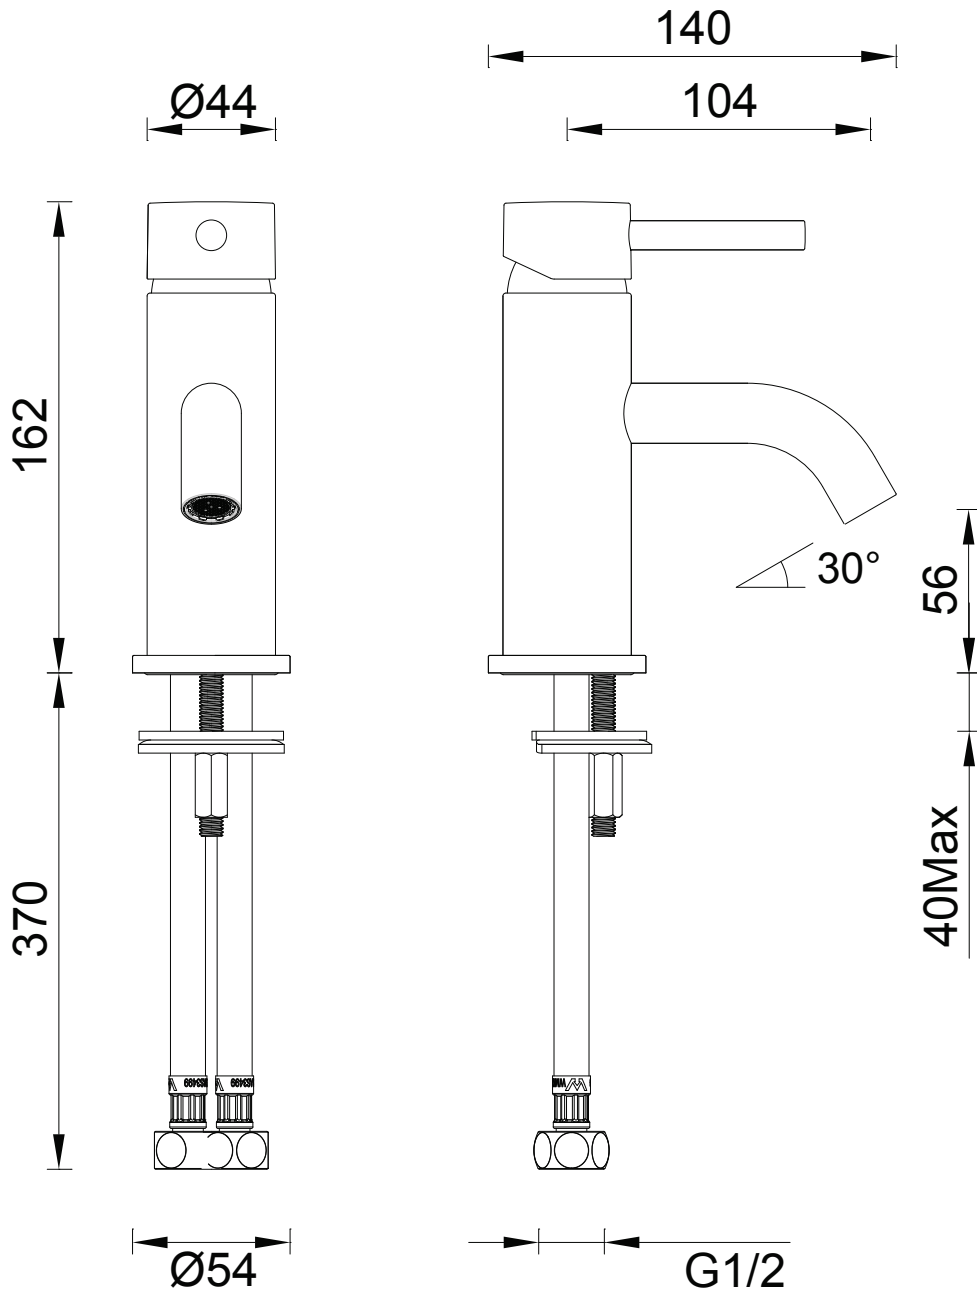

3B1-C

Gareth Ashton Basin Mixer with Curved Spout

3B1-C

4 Star Flow Rate 6.5L/min

Chrome