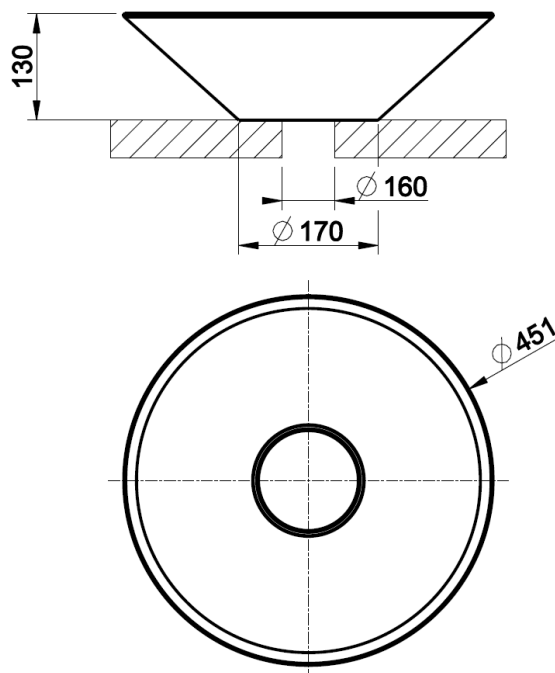

CONO COUNTER WASHBASIN 45

Note: all recommended installation dimensions are for reference only.

GESI®

CHARACTERISTICS:

Description: Counter Washbasin

Model Number: 45903

Set: Washbasin

Color: 00 White (Alpine, Polar, Italian White)

Finish: Matt Cristalplant

Material: Cristalplant

Dimensions: 45 x 45 x h13 cm

Weight: 8 Kg

Packing per europallet: 12

Other Information: Made in Italy

NOT INCLUDED: drain. Available separately or included in taps packaging.

TECHNICAL DATA:

DESIGN:

- Cutting edge minimal design
- Perfectly matches sanitary and tap design
- Fully finished on 4 sides
- Exclusive Gessi hidden waste

FUNCTIONALITY:

- **ECO** material, fully recyclable
- Counter installation
- Base is leveled for optimum counter installation
- Possible installation with counter taps and wall mounted taps
- Fitted fixing pawls
- No overflow