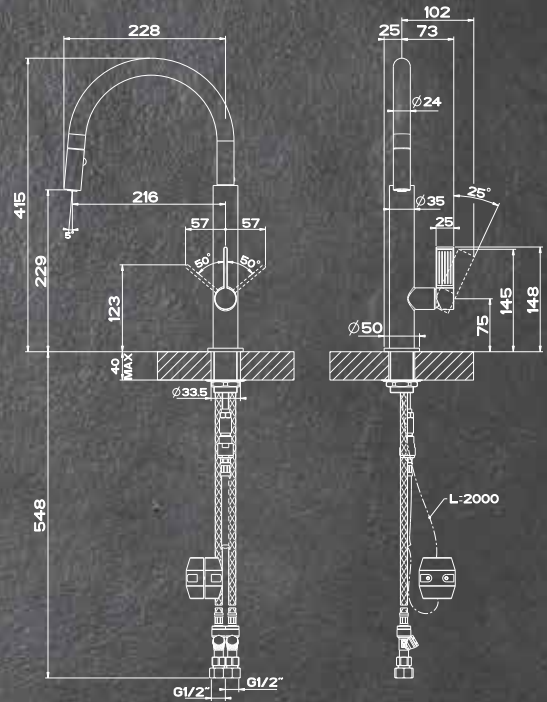

37064
 37064BN
 37064 chrome/white
 37064 chrome/black

- Sink mixer swivelling spout and pull-out dual jet spray
- Mixer hole 33.5mm
- Rotation spout 360°
- Cartridge diameter Ø 25 mm
- WELS rating: 5 Star, 6.0L/min
- WELS Registration #T31062