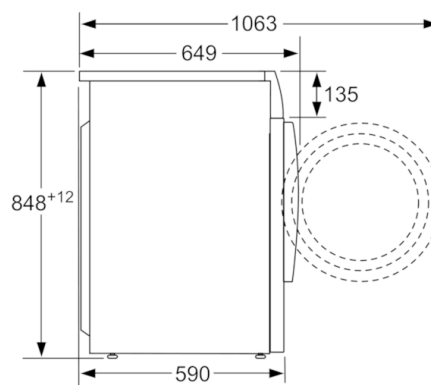

Technical Data

Built-in / Free-standing :	Free-standing
Removable top :	No
Door hinge :	Left
Length electrical supply cord (cm) :	175
Height of removable worktop (mm) :	820
Dimensions of the product (mm) :	845 x 600 x 590
Net weight (kg) :	80.579
Drum volume (l) :	56
EAN code :	4242005056132
Connection Rating (W) :	2200
Voltage (V) :	220-240
Frequency (Hz) :	50
Approval certificates :	Australia Standards

Design

- LED display screen to indicate: Programme status, Temperature, Spin Speed Selection, Remaining Time, 24 hr end Time Delay and Load Recommendation
- 32 cm porthole, 180° swing door for easy loading/unloading of clothes

Safety

- Aquasecure™ self-sealing hose to minimise risk of water leakage
- Child-proof lock

Technical Information

- 84.5 cm x 60.0 cm x 59.0 cm

Serie | 6, Washer dryer, 8 kg, 1400 rpm
WVG28420AU

measurements in mm

measurements in mm