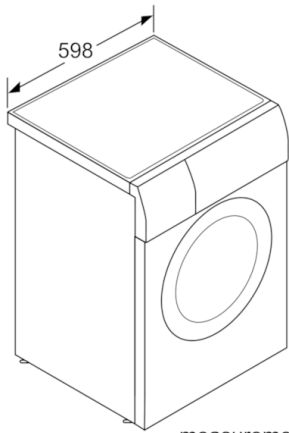

Technical Data

Built-in / Free-standing :	Free-standing
Removable top :	No
Door hinge :	Left
Length electrical supply cord (cm) :	175
Height of removable worktop (mm) :	820
Dimensions of the product (mm) :	845 x 600 x 590
Net weight (kg) :	80.579
Drum volume (l) :	56
EAN code :	4242005056132
Connection Rating (W) :	2200
Voltage (V) :	220-240
Frequency (Hz) :	50
Approval certificates :	Australia Standards

Design

- LED display screen to indicate: Programme status, Temperature, Spin Speed Selection, Remaining Time, 24 hr end Time Delay and Load Recommendation
- 32 cm porthole, 180° swing door for easy loading/unloading of clothes

Safety

- Aquasecure™ self-sealing hose to minimise risk of water leakage
- Child-proof lock

Technical Information

- 84.5 cm x 60.0 cm x 59.0 cm

Serie | 6, Washer dryer, 8 kg, 1400 rpm
WVG28420AU

measurements in mm

measurements in mm