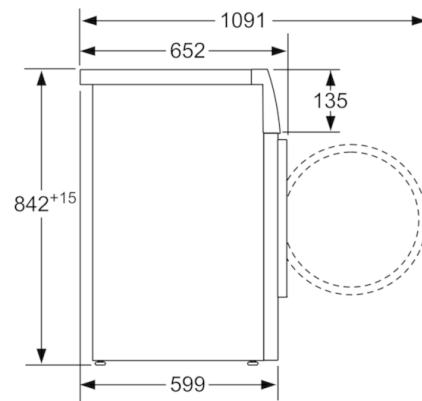

Technical Data

Built-in / Free-standing :	Free-standing
Removable top :	No
Door hinge :	Right
Length electrical supply cord (cm) :	145.0
Height of removable worktop (mm) :	842
Dimensions of the product (mm) :	842 x 598 x 599
Net weight (kg) :	53.554
Fluorinated greenhouse gases :	No
Type of refrigerant :	R290
Hermetically sealed equipment :	Yes
Quantity of fluorinated gases (kg) :	0.149
The quantity expressed in CO2 equivalent (t) :	0.000
EAN code :	4242005154005
Connection Rating (W) :	1000
Current (A) :	10
Voltage (V) :	220-240
Frequency (Hz) :	50
Approval certificates :	CE, VDE
Capacity cotton (kg) - NEW (2010/30/EC) :	9.0
Standard cotton programme :	Cotton cupboard dry
Energy efficiency class (2010/30/EC) :	A++

Technical Information

- Dimensions (H x W x D): 84.2 cm x 59.8 cm x 59.9 cm (65.2 cm including door handle)

**Serie | 8, Heat pump tumble dryer, 9 kg
WTW87564AU**

measurements in mm

measurements in mm