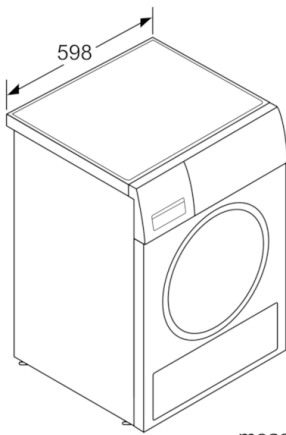

Technical Data

Built-in / Free-standing :	Free-standing
Removable top :	No
Door hinge :	Right
Length electrical supply cord (cm) :	145.0
Height of removable worktop (mm) :	842
Dimensions of the product (mm) :	842 x 598 x 599
Net weight (kg) :	53.554
Fluorinated greenhouse gases :	No
Type of refrigerant :	R290
Hermetically sealed equipment :	Yes
Quantity of fluorinated gases (kg) :	0.149
The quantity expressed in CO2 equivalent (t) :	0.000
EAN code :	4242005154005
Connection Rating (W) :	1000
Current (A) :	10
Voltage (V) :	220-240
Frequency (Hz) :	50
Approval certificates :	CE, VDE
Capacity cotton (kg) - NEW (2010/30/EC) :	9.0
Standard cotton programme :	Cotton cupboard dry
Energy efficiency class (2010/30/EC) :	A++

Technical Information

- Dimensions (H x W x D): 84.2 cm x 59.8 cm x 59.9 cm (65.2 cm including door handle)

**Serie | 8, Heat pump tumble dryer, 9 kg
WTW87564AU**

measurements in mm

measurements in mm