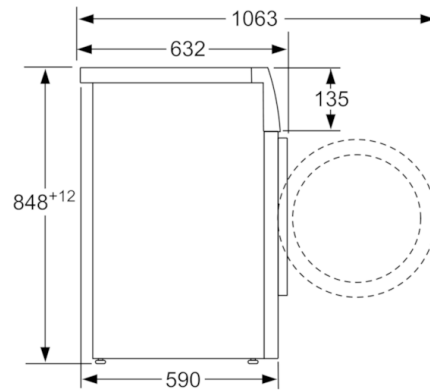

**Technical Data**

Built-in / Free-standing :	Free-standing
Height of removable worktop (mm) :	850
Dimensions of the product (mm) :	848 x 598 x 590
Net weight (kg) :	71.451
Connection Rating (W) :	2300
Current (A) :	10
Voltage (V) :	220-240
Frequency (Hz) :	50
Approval certificates :	CE, VDE
Length electrical supply cord (cm) :	160
Capacity cotton (kg) :	8.0
Washing performance class :	A
Total annual energy consumption (kWh) :	300.0
Water consumption (l) :	68
Door hinge :	Left
Wheels :	No
EAN code :	4242002854328
Capacity cotton (kg) - NEW (2010/30/EC) :	8.0
Energy consumption (kWh) :	0.83
Spin drying performance class :	B
Maximum spin speed (rpm) :	1200
Noise level washing (dB(A) re 1 pW) :	50
Noise level spinning (dB(A) re 1 pW) :	74
Installation typology :	Freestanding

#### Design

- 32 cm porthole, 165° swing door for easy loading and unloading of laundry
- Large LED display screen to indicate: Programme status, Temperature and Spin Speed Selection, Remaining Time and 24 h End Time Delay, Load Recommendation

#### Technical Information

- Dimensions (H x W x D): 84.8 cm x 59.8 cm x 59.0 cm (63.2 cm with door frame)

**Serie | 6, Washing machine, front loader, 8  
kg, 1200 rpm  
WAT24261AU**

measurements in mm

measurements in mm