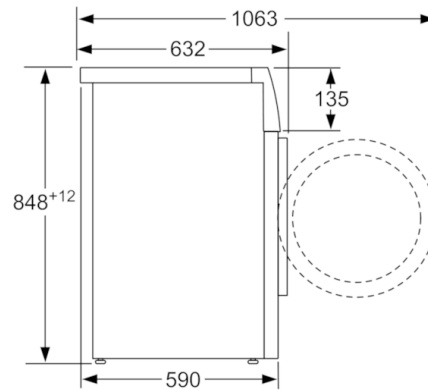

**Technical Data**

Built-in / Free-standing :	Free-standing
Height of removable worktop (mm) :	850
Dimensions of the product (mm) :	848 x 598 x 590
Net weight (kg) :	72.579
Connection Rating (W) :	2050
Current (A) :	10
Voltage (V) :	230
Frequency (Hz) :	50
Approval certificates :	Australia Standards, CE, VDE
Length electrical supply cord (cm) :	150
Capacity cotton (kg) :	9.0
Total annual energy consumption (kWh) :	212.0
Water consumption (l) :	77
Door hinge :	Left
Wheels :	No
EAN code :	4242005142491
Capacity cotton (kg) - NEW (2010/30/EC) :	9.0
Spin drying performance class :	B
Maximum spin speed (rpm) :	1400
Noise level washing (dB(A) re 1 pW) :	44
Noise level spinning (dB(A) re 1 pW) :	69
Installation typology :	Freestanding

**Safety**

- Advanced AquaSecure™ self-sealing hose to minimise risk of flooding
- Child-proof lock

**Design**

- 32 cm porthole, 165° swing door for easy loading and unloading of laundry
- Large LED display screen to indicate: Programme status, Temperature and Spin Speed Selection, Remaining Time and 24 h End Time Delay, Load Recommendation

**Technical Information**

- Dimensions (H x W x D): 84.8 cm x 59.8 cm x 59.0 cm (NO\_FEATURE including door handle)

**Serie | 6, Washing machine, front loader, 9  
kg, 1400 rpm  
WAP28482AU**

measurements in mm

measurements in mm