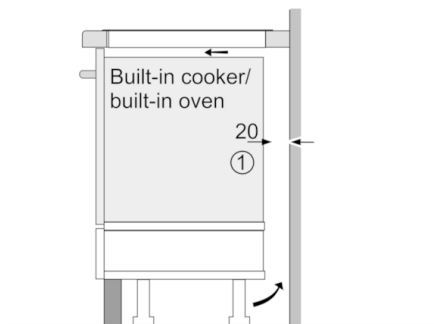

- ① Ventilation gap must be present.

Measurements in mm