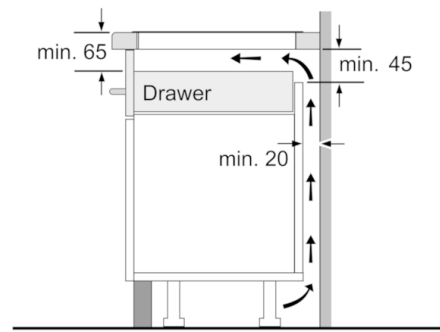

Technical Data

Product name/family :	Cooking zone ceramic
Construction type :	Built-in
Energy input :	Electric
Total number of positions that can be used at the same time :	4
Required niche size for installation (HxWxD) :	51 x 560-560 x 490-500
Width of the product (mm) :	606
Dimensions of the product (mm) :	51 x 606 x 527
Dimensions of the packed product (HxWxD) (mm) :	126 x 753 x 608
Net weight (kg) :	12.751
Gross weight (kg) :	14.0
Residual heat indicator :	Separate
Location of control panel :	Hob front
Basic surface material :	Ceramic
Color of surface :	Alu, brushed, Black
Color of frame :	Alu, brushed
Approval certificates :	AENOR, CE
Length electrical supply cord (cm) :	110
EAN code :	4242005098408
Electrical connection rating (W) :	6900
Voltage (V) :	220-240
Frequency (Hz) :	50; 60

Size & Power

- 17 power levels for each cooking zone
- Cooking zone front left:
 - 210 mm, 400 mm
 - 2.2 KW / 3.7 KW with Power boost
- Cooking zone rear left:
 - 400 mm, 210 mm
 - 2.2 kW / 3.7 KW with powerBoost
- Cooking zone front right:
 - 180 mm
 - 1.8 KW / 3.1 KW with powerBoost
- Cooking zone rear right:
 - 145 mm
 - 1.4 KW / 2.2 KW with powerBoost

Safety and Environment

- Digital 2-stage residual heat indicator for each cooking zone
- Childproof lock
- Automatic safety switch-off
- Integrated cooling fan

2 year warranty

Dimensions (WxD)

- Appliance dimensions: (W x D) 606 mm x 527 mm
- Installation dimensions: (H x W x D) 51 mm x 560 mm x 490 mm

Technical Information

- 6.9 kW total connected load
- Min. worktop thickness: 30 mm

**Serie | 6, Induction cooktop, 60 cm,
PVS675FB5E**

- * Minimum distance from the hob cut-out to the wall
 - ** Recessed depth
 - *** With fitted oven underneath, possibly more; see space requirements for the oven
- measurements in mm