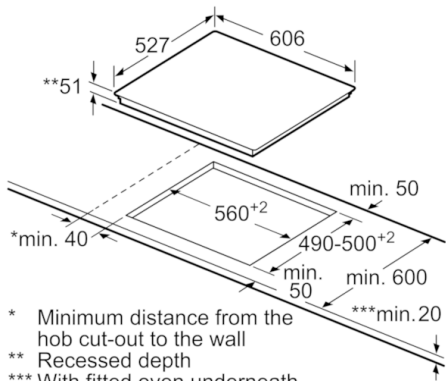

Technical Data

Product name/family :	Cooking zone ceramic
Construction type :	Built-in
Energy input :	Electric
Total number of positions that can be used at the same time :	4
Required niche size for installation (HxWxD) :	51 x 560-560 x 490-500
Width of the product (mm) :	606
Dimensions of the product (mm) :	51 x 606 x 527
Dimensions of the packed product (HxWxD) (mm) :	126 x 753 x 608
Net weight (kg) :	12.751
Gross weight (kg) :	14.0
Residual heat indicator :	Separate
Location of control panel :	Hob front
Basic surface material :	Ceramic
Color of surface :	Alu, brushed, Black
Color of frame :	Alu, brushed
Approval certificates :	AENOR, CE
Length electrical supply cord (cm) :	110
EAN code :	4242005098408
Electrical connection rating (W) :	6900
Voltage (V) :	220-240
Frequency (Hz) :	50; 60

Size & Power

- 17 power levels for each cooking zone
- Cooking zone front left:
 - 210 mm, 400 mm
 - 2.2 KW / 3.7 KW with Power boost
- Cooking zone rear left:
 - 400 mm, 210 mm
 - 2.2 kW / 3.7 KW with powerBoost
- Cooking zone front right:
 - 180 mm
 - 1.8 KW / 3.1 KW with powerBoost
- Cooking zone rear right:
 - 145 mm
 - 1.4 KW / 2.2 KW with powerBoost

Safety and Environment

- Digital 2-stage residual heat indicator for each cooking zone
- Childproof lock
- Automatic safety switch-off
- Integrated cooling fan

2 year warranty

Dimensions (WxD)

- Appliance dimensions: (W x D) 606 mm x 527 mm
- Installation dimensions: (H x W x D) 51 mm x 560 mm x 490 mm

Technical Information

- 6.9 kW total connected load
- Min. worktop thickness: 30 mm

**Serie | 6, Induction cooktop, 60 cm,
PVS675FB5E**

- * Minimum distance from the hob cut-out to the wall
 - ** Recessed depth
 - *** With fitted oven underneath, possibly more; see space requirements for the oven
- measurements in mm