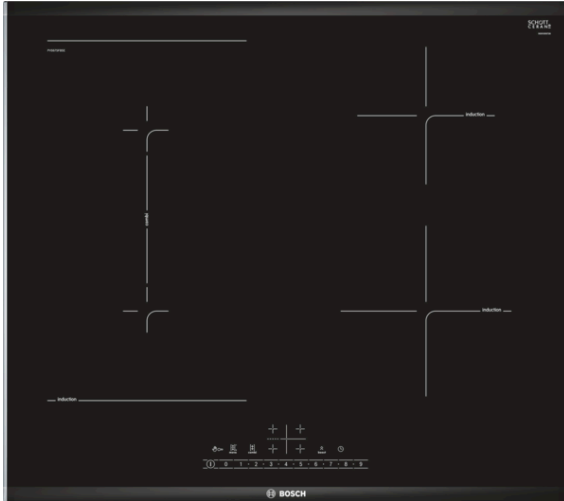

**Serie | 6, Induction cooktop, 60 cm,
PVS675FB5E**

Optional accessories

HEZ390090 : Wok Set consisting of 3 Items

The induction cooktop: cook fast, clean and safely while using very little energy.

- **DirectSelect:** Direct, simple selection of the desired cooking zone, power and additional functions.
- **ComfortProfile:** Elegant, appealing design with bevelled front and sleek stainless steel strips on the side.
- **Timer with switch-off function:** Conveniently turns off the assigned cooking zone after the set time.
- **PowerBoost:** Up to 50% more power for faster heating.

Technical Data

Product name/family :	Cooking zone ceramic
Construction type :	Built-in
Energy input :	Electric
Total number of positions that can be used at the same time :	4
Required niche size for installation (HxWxD) :	51 x 560-560 x 490-500
Width of the product (mm) :	606
Dimensions of the product (mm) :	51 x 606 x 527
Dimensions of the packed product (HxWxD) (mm) :	126 x 753 x 608
Net weight (kg) :	12.751
Gross weight (kg) :	14.0
Residual heat indicator :	Separate
Location of control panel :	Hob front
Basic surface material :	Ceramic
Color of surface :	Alu, brushed, Black
Color of frame :	Alu, brushed
Approval certificates :	AENOR, CE
Length electrical supply cord (cm) :	110
EAN code :	4242005098408
Electrical connection rating (W) :	6900
Voltage (V) :	220-240
Frequency (Hz) :	50; 60

Serie | 6, Induction cooktop, 60 cm, PVS675FB5E

The induction cooktop: cook fast, clean and safely while using very little energy.

Design

- Stainless steel side profiles with beveled front
- 4 induction cooking zones
- Direct Select 1.0 Touch Control

Size & Power

- 17 power levels for each cooking zone
- Cooking zone front left:
 - 210 mm, 400 mm
 - 2.2 KW / 3.7 KW with Power boost
- Cooking zone rear left:
 - 400 mm, 210 mm
 - 2.2 kW / 3.7 KW with powerBoost
- Cooking zone front right:
 - 180 mm
 - 1.8 KW / 3.1 KW with powerBoost
- Cooking zone rear right:
 - 145 mm
 - 1.4 KW / 2.2 KW with powerBoost