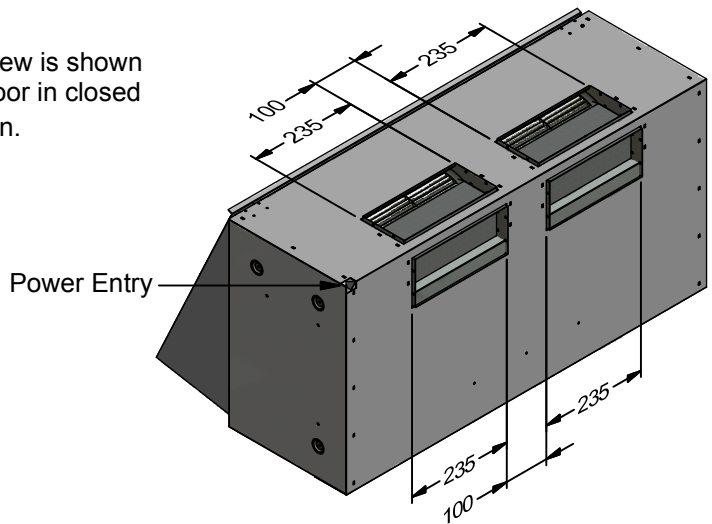

This view is shown with door in closed position.

Model	FA 60L-1	FA 90L-1	FA 90L-2	Model	FA 60L-1	FA 90L-1	FA 90L-2
Body Width	598mm	898mm	898mm	Filter Size	274mm x 290mm	424mm x 290mm	424mm x 290mm
Door Width	573.4mm	873.4mm	873.4mm	Conversion Top/Back Back/Top	YES	YES	YES
Motor Qty	1	1	2	Electrical Connection	10 Amp Lead	10 Amp Lead	10 Amp Lead
LED Light	Cool	Cool	Cool	Minimum Height (H =)	N/A	N/A	N/A
Nightlight	YES	YES	YES	Maximum Height (H =)	N/A	N/A	N/A
Light Qty	1	2	2	PowderKote® Available	N/A	N/A	N/A
Light Centres	Centre	350mm	350mm	All-thread Fixing Centres	N/A	N/A	N/A
Filter Qty	2	2	2	Corner Type	Square	Square	Square
				Condari Pty Ltd.	Version: B 03/12/2014F		Page 1 of 1