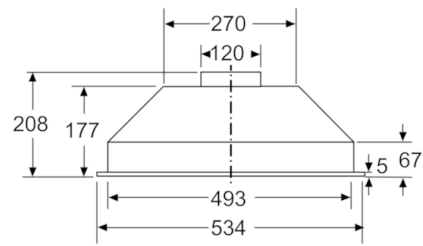

**Technical Data**

Typology :	Traditional
Approval certificates :	Australia Standards
Length electrical supply cord (cm) :	150
Required niche size for installation (HxWxD) :	208mm x 493mm x 257mm
Minimum distance above an electric hob :	550
Minimum distance above a gas hob :	600
Net weight (kg) :	4.720
Type of control :	mechanical
Number of speed settings :	3
Maximum output air extraction (m <sup>3</sup> /h) :	420
Maximum output recirculating air (m <sup>3</sup> /h) :	410
Number of lights :	2
Noise level (dB) :	67
Diameter of air outlet (mm) :	120
Grease filter material :	Washable aluminium
EAN code :	4242005127139
Connection Rating (W) :	121
Current (A) :	KSA
Voltage (V) :	220-240
Frequency (Hz) :	50
Plug type :	AU plug
Installation typology :	Built-in

### **Technical Information**

- Appliance width: 534 mm
- Appliance dimensions (HxWxD): 208 x 534 x 300 mm
- Built-in dimensions (HxWxD): 208 x 493 x 257 mm
- Diameter pipe Ø 120 mm (Ø 120 mm enclosed)
- Electrical cable length 1.5 m
- Power rating: 121 W

**Serie | 2, Canopy cooker hood, 53 cm,  
DLN54AA70A**

measurements in mm

measurements in mm

measurements in mm

\* from upper edge of pan support

Use with gas hob:  
 Total maximum output: 9.75 kW  
 Maximum output of wok 4 kW.  
 Total maximum output of rear hobs: 5.25 kW

measurements in mm