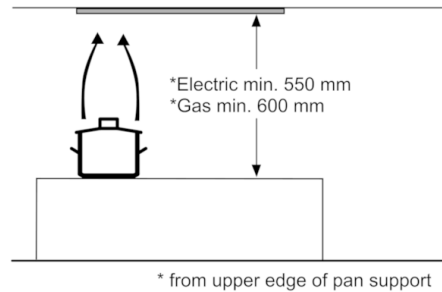

**Technical Data**

Typology :	Traditional
Approval certificates :	Australia Standards
Length electrical supply cord (cm) :	150
Required niche size for installation (HxWxD) :	208mm x 493mm x 257mm
Minimum distance above an electric hob :	550
Minimum distance above a gas hob :	600
Net weight (kg) :	4.720
Type of control :	mechanical
Number of speed settings :	3
Maximum output air extraction (m <sup>3</sup> /h) :	420
Maximum output recirculating air (m <sup>3</sup> /h) :	410
Number of lights :	2
Noise level (dB) :	67
Diameter of air outlet (mm) :	120
Grease filter material :	Washable aluminium
EAN code :	4242005127139
Connection Rating (W) :	121
Current (A) :	KSA
Voltage (V) :	220-240
Frequency (Hz) :	50
Plug type :	AU plug
Installation typology :	Built-in

### **Technical Information**

- Appliance width: 534 mm
- Appliance dimensions (HxWxD): 208 x 534 x 300 mm
- Built-in dimensions (HxWxD): 208 x 493 x 257 mm
- Diameter pipe Ø 120 mm (Ø 120 mm enclosed)
- Electrical cable length 1.5 m
- Power rating: 121 W

**Serie | 2, Canopy cooker hood, 53 cm,  
DLN54AA70A**

measurements in mm

measurements in mm

measurements in mm

\* from upper edge of pan support

Use with gas hob:  
 Total maximum output: 9.75 kW  
 Maximum output of wok 4 kW.  
 Total maximum output of rear hobs: 5.25 kW