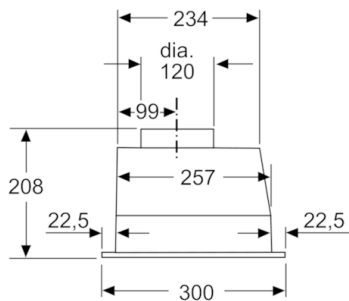

**Technical Data**

Typology :	Traditional
Approval certificates :	Australia Standards
Length electrical supply cord (cm) :	150
Required niche size for installation (HxWxD) :	208mm x 493mm x 257mm
Minimum distance above an electric hob :	550
Minimum distance above a gas hob :	600
Net weight (kg) :	4.720
Type of control :	mechanical
Number of speed settings :	3
Maximum output air extraction (m <sup>3</sup> /h) :	420
Maximum output recirculating air (m <sup>3</sup> /h) :	410
Number of lights :	2
Noise level (dB) :	67
Diameter of air outlet (mm) :	120
Grease filter material :	Washable aluminium
EAN code :	4242005127139
Connection Rating (W) :	121
Current (A) :	KSA
Voltage (V) :	220-240
Frequency (Hz) :	50
Plug type :	AU plug
Installation typology :	Built-in

### **Technical Information**

- Appliance width: 534 mm
- Appliance dimensions (HxWxD): 208 x 534 x 300 mm
- Built-in dimensions (HxWxD): 208 x 493 x 257 mm
- Diameter pipe Ø 120 mm (Ø 120 mm enclosed)
- Electrical cable length 1.5 m
- Power rating: 121 W

**Serie | 2, Canopy cooker hood, 53 cm,  
DLN54AA70A**

measurements in mm

measurements in mm

measurements in mm

\* from upper edge of pan support

Use with gas hob:  
 Total maximum output: 9.75 kW  
 Maximum output of wok 4 kW.  
 Total maximum output of rear hobs: 5.25 kW

measurements in mm