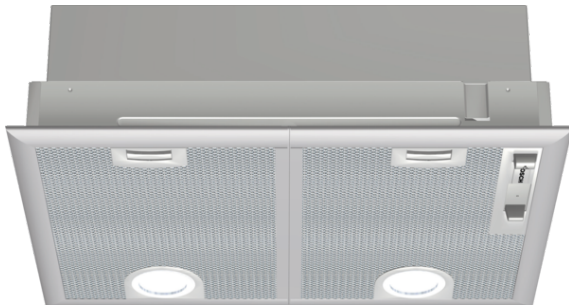

**Serie | 4, Canopy cooker hood, 53 cm,
Silver metallic
DHL555BAU**

The integrated rangehood: offers a sleek and seamless design in the kitchen with fully integrated installation.

- **Extraction rate:** at 650 m³/h, it quickly ensures optimal kitchen air quality.
- Halogen lighting provides optimal, energy-efficient illumination of the cooktop.
- **Intensive speed setting:** removes strong kitchen odours especially quickly and effectively.
- **Especially quiet:** high performance at just 59 dB.

Optional accessories

DHZ7305 : Charcoal filter for recirculation oper.

4 242002 527093

Serie | 4, Canopy cooker hood, 53 cm, Silver metallic DHL555BAU

The integrated rangehood: offers a sleek and seamless design in the kitchen with fully integrated installation.

Design

- Appliance colour: Steel body, metallic finish

Power and Mode of Operation

- 3 power settings plus intensive setting
- Extraction rate according to EN 61591 ø 15 cm:
max. Normal use 420 m³/h
Intensive 650 m³/h
- Ducted and recirculated-air operation
- Accessories required for recirculation mode: Charcoal filter
- Sliding switch control controls for power and light
- Powerful twin motor
- Noise min./max. Normal Level: 41/59 dB
Noise max. Intensive setting: 69 dB

Comfort & Convenience

- Dishwasher safe metal grease filters
- On / Off indicator lights
- 2 x 20W halogen lights
- Power rating: 240 W

Dimensions (HxWxD)

- Dimensions recirculating (HxWxD): 255-255 x 530 x 380 mm
- Dimensions exhaust air (HxWxD): 255-255 x 530 x 380 mm
- 120 or 150 mm tube connection diameter
- Electrical cable length 1.3 m