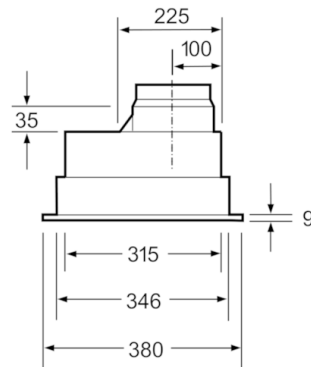

Technical Data

Typology :	Traditional
Approval certificates :	Australia Standards, VDE
Length electrical supply cord (cm) :	130
Required niche size for installation (HxWxD) :	255mm x 500mm x 350mm
Minimum distance above an electric hob :	650
Minimum distance above a gas hob :	650
Net weight (kg) :	7.439
Type of control :	mechanical
Maximum output air extraction (m ³ /h) :	420
Boost position output recirculating (m ³ /h) :	430
Maximum output recirculating air (m ³ /h) :	320
Boost position air extraction (m ³ /h) :	650
Number of lights :	2
Noise level (dB) :	59
Diameter of air outlet (mm) :	120 / 150
Grease filter material :	Washable aluminium
EAN code :	4242002527093
Connection Rating (W) :	206
Voltage (V) :	220-240
Frequency (Hz) :	50
Plug type :	AU plug
Installation typology :	Built-in

Comfort & Convenience

- Dishwasher safe metal grease filters
- On / Off indicator lights
- 2 x 20W halogen lights
- Power rating: 240 W

Dimensions (HxWxD)

- Dimensions recirculating (HxWxD): 255-255 x 530 x 380 mm
- Dimensions exhaust air (HxWxD): 255-255 x 530 x 380 mm
- 120 or 150 mm tube connection diameter
- Electrical cable length 1.3 m

**Serie | 4, Canopy cooker hood, 53 cm, Silver metallic
DHL555BAU**

measurements in mm

measurements in mm

measurements in mm