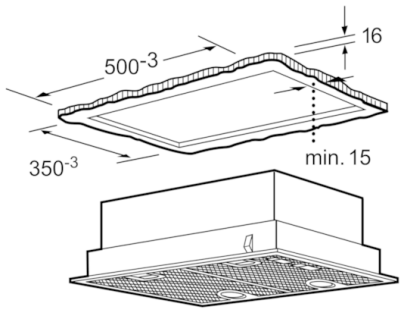

Technical Data

Typology :	Traditional
Approval certificates :	Australia Standards, VDE
Length electrical supply cord (cm) :	130
Required niche size for installation (HxWxD) :	255mm x 500mm x 350mm
Minimum distance above an electric hob :	650
Minimum distance above a gas hob :	650
Net weight (kg) :	7.439
Type of control :	mechanical
Maximum output air extraction (m ³ /h) :	420
Boost position output recirculating (m ³ /h) :	430
Maximum output recirculating air (m ³ /h) :	320
Boost position air extraction (m ³ /h) :	650
Number of lights :	2
Noise level (dB) :	59
Diameter of air outlet (mm) :	120 / 150
Grease filter material :	Washable aluminium
EAN code :	4242002527093
Connection Rating (W) :	206
Voltage (V) :	220-240
Frequency (Hz) :	50
Plug type :	AU plug
Installation typology :	Built-in

Design

- Appliance colour: Steel body, metallic finish

Power and Mode of Operation

- 3 power settings plus intensive setting
- Extraction rate according to EN 61591 ø 15 cm:
max. Normal use 420 m³/h
Intensive 650 m³/h
- Ducted and recirculated-air operation
- Accessories required for recirculation mode: Charcoal filter
- Sliding switch control controls for power and light
- Powerful twin motor
- Noise min./max. Normal Level: 41/59 dB
Noise max. Intensive setting: 69 dB

Comfort & Convenience

- Dishwasher safe metal grease filters
- On / Off indicator lights
- 2 x 20W halogen lights
- Power rating: 240 W

Dimensions (HxWxD)

- Dimensions recirculating (HxWxD): 255-255 x 530 x 380 mm
- Dimensions exhaust air (HxWxD): 255-255 x 530 x 380 mm
- 120 or 150 mm tube connection diameter
- Electrical cable length 1.3 m

**Serie | 4, Canopy cooker hood, 53 cm, Silver metallic
DHL555BAU**

measurements in mm

measurements in mm

measurements in mm