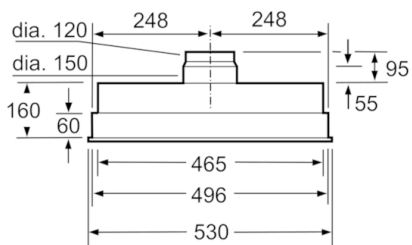

Technical Data

Typology :	Traditional
Approval certificates :	Australia Standards, VDE
Length electrical supply cord (cm) :	130
Required niche size for installation (HxWxD) :	255mm x 500mm x 350mm
Minimum distance above an electric hob :	650
Minimum distance above a gas hob :	650
Net weight (kg) :	7.439
Type of control :	mechanical
Maximum output air extraction (m ³ /h) :	420
Boost position output recirculating (m ³ /h) :	430
Maximum output recirculating air (m ³ /h) :	320
Boost position air extraction (m ³ /h) :	650
Number of lights :	2
Noise level (dB) :	59
Diameter of air outlet (mm) :	120 / 150
Grease filter material :	Washable aluminium
EAN code :	4242002527093
Connection Rating (W) :	206
Voltage (V) :	220-240
Frequency (Hz) :	50
Plug type :	AU plug
Installation typology :	Built-in

Comfort & Convenience

- Dishwasher safe metal grease filters
- On / Off indicator lights
- 2 x 20W halogen lights
- Power rating: 240 W

Dimensions (HxWxD)

- Dimensions recirculating (HxWxD): 255-255 x 530 x 380 mm
- Dimensions exhaust air (HxWxD): 255-255 x 530 x 380 mm
- 120 or 150 mm tube connection diameter
- Electrical cable length 1.3 m

**Serie | 4, Canopy cooker hood, 53 cm, Silver metallic
DHL555BAU**

measurements in mm

measurements in mm

measurements in mm