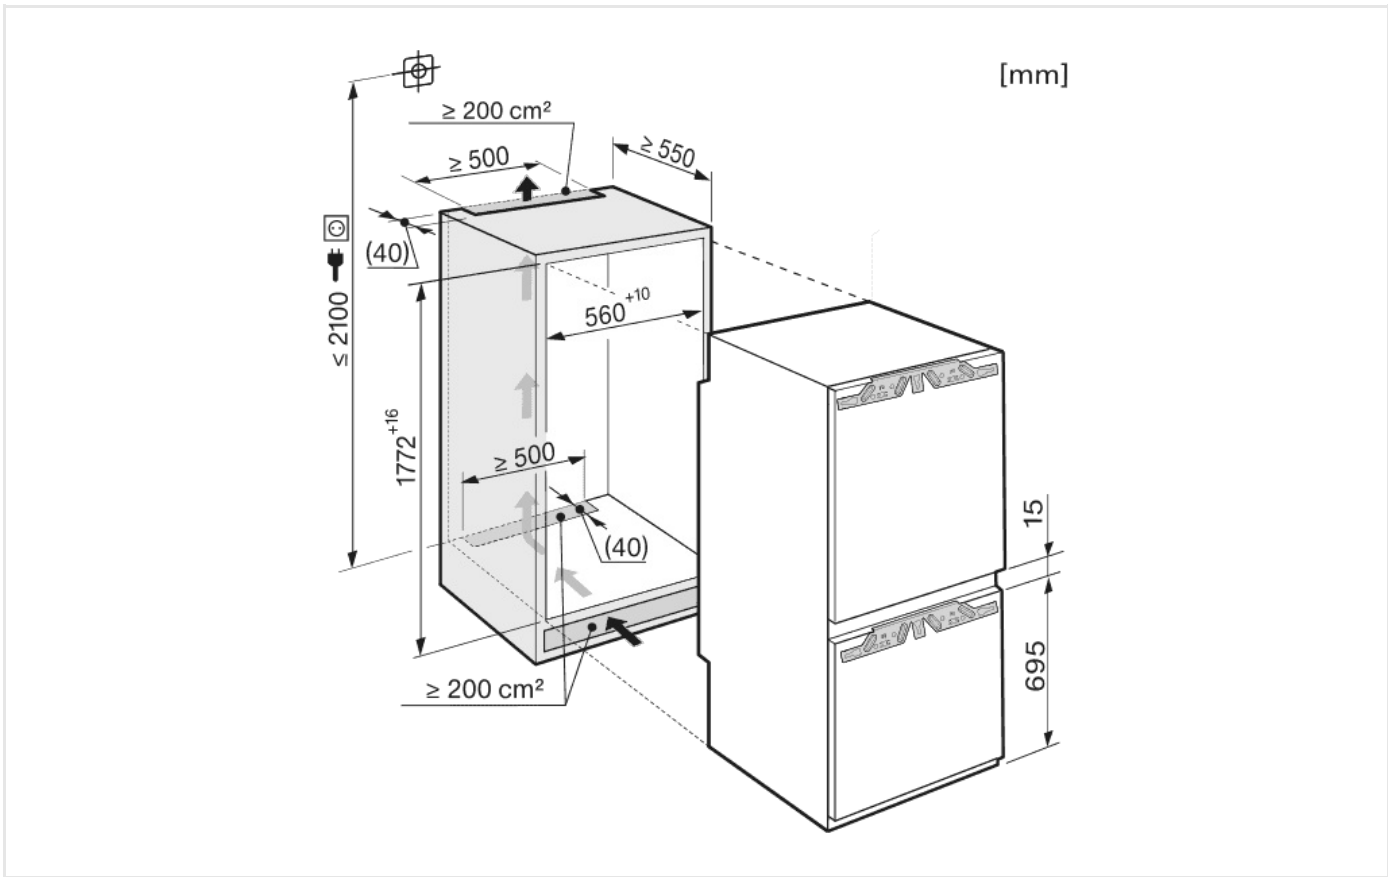

Appliance category	
Refrigerator/Freezer/Fridge Freezer	-/•
Type of appliance	
Freestanding/Integrated	-/•
Door hinging/Convertible	Right/•
Side-by-side compatible/Side-by-side location	•/Freely combinable
Design	
Colour/front	-/-
Lighting in refrigerator/PerfectFresh/Freezer section	•/-/-
Type of lighting	FlexiLight
Capacity	
Total gross volume	283
Refrigerator volume	202
PerfectFresh volume	-
Freezer volume	81
Freezing capacity (kg/24 h)	10
Convenience features	
PerfectFresh	-
PerfectFresh Pro	-
ComfortClean	•
DynamicCooling	•
SuperCool	•
SuperFreeze	•
NoFrost	•
VarioRoom	•
Active AirClean filter	-
SoftClose door damper	•
SelfClose	-
EasyOpen lever handle	-
IceMaker/Plumbed in/MyIce water tank	•/-/•

Refrigerator zone	
No. of shelves/Height adjustable/Sectionable/Illuminated	3/3/-/2
Chrome plated metal bottle rack	•
No. of removable vegetable drawers	1
Storage compartment for butter and cheese	-
VarioBord	•
No. of door racks/Door racks for bottles/Half door racks	3/1/-
PerfectFresh zone	
No. of PerfectFresh drawers	-
Freezer zone	
No. of freezer drawers	2+2
Controls	
Electronic temperature display and control	TouchControl
Efficiency and sustainability	
Energy efficiency rating	3
Energy consumption per year/in 24 h in kWh	336
Safety	
Control lock/Power cut indication for the freezer section	•/•
Acoustic door alarm/Acoustic temperature alarm	•/•
Optical door alarm/Optical temperature alarm	•/•
Technical data	
Dimensions in cm (W x H x D) (Recess dimensions for integrated units)	56 – 56.8 x 177.2 – 178.8 x 55.5
Sound power in dB(A)	37
Storage time in event of a fault	20
Accessories supplied	
Cool pack/ice tray	-