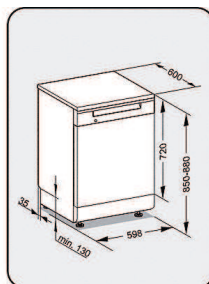

Freestanding dishwasher with cutlery tray for maximum convenience at an attractive entry level price.

G 4203 SC Active

Stand-Geschirrspüler G6000