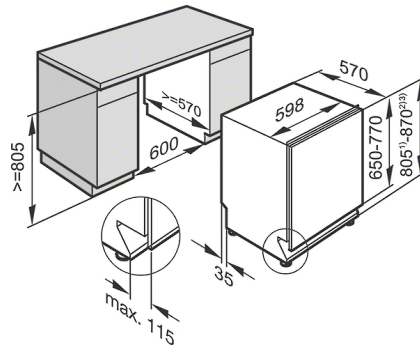

G 6660 SCVi

Fully integrated dishwashers

Technical data	
Niche width in mm	600
Niche height in mm	805
Niche depth in mm	570
Appliance width in mm	598
Appliance height in mm	805
Appliance depth in mm	570
Depth with door open in cm	116.5
Net weight in kg	44.0
Total rated load in kW	2.1
Voltage in V	230
Fuse rating in A	10
Number of phases	1
Energy stars	4.5
Water stars	5.0
Length of water drain hose in m	1.50
Length of supply lead in m	1.90
Length of water inlet hose in m	1.50

G 6660 SCVi

Fully integrated dishwashers

G1000/G1002, G5000, G6000 fully-integrated dishwasher (installation drawings)

- 1) Plinth height 35-155 mm
- 2) Plinth height 100-220 mm
- 3) Appliance height max. 930 mm with plinth height conversion kit (Mat.-Nr. 6.394.760)