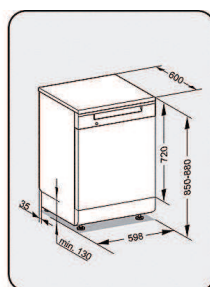

Freestanding dishwasher with cutlery tray for maximum convenience at an attractive entry level price.

G 4203 SC Active

Stand-Geschirrspüler G6000