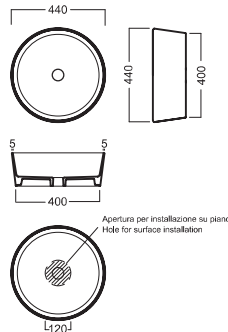

## INSTALLAZIONE INSTALLATION

**in appoggio**  
surface-mounted

**su base lavabo SLIDING WOOD SYSTEM**  
on SLIDING WOOD SYSTEM sink base unit

## ACCESSORI ACCESSORIES

**YXMY**  
sifone di scarico  
drain trap

**A0Y1VK01**   **A0Y1VK28**   **A0Y1VK08**  
**A0Y1VK25**   **A0Y1VK46**   **A0Y1VK45**  
**A0Y1VK12**   **A0Y1VK26**   **A0Y1VK06**  
**A0Y1VK29**   **A0Y1VK07**  
piletta a scarico libero  
free outlet drain siphon

## DISEGNO TECNICO TECHNICAL DESIGN

SLIDING wood system\_taglio 2 sx - cut 2 lh

SLIDING wood system\_taglio 2 dx - cut 2 rh

SLIDING wood system\_taglio 2 centrale - cut 2 central

SLIDING wood system\_taglio 4 doppio - cut 4 double