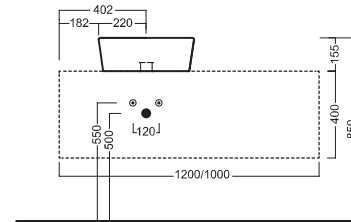

## INSTALLAZIONE INSTALLATION

**in appoggio**  
surface-mounted

**su base lavabo SLIDING WOOD SYSTEM**  
on SLIDING WOOD SYSTEM sink base unit

## DISEGNO TECNICO TECHNICAL DESIGN

SLIDING wood system\_taglio 2 sx - cut 2 lh

SLIDING wood system\_taglio 2 dx - cut 2 rh

SLIDING wood system\_taglio 2 centrale - cut 2 central

SLIDING wood system\_taglio 4 doppio - cut 4 double