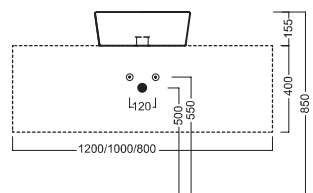

## INSTALLAZIONE INSTALLATION

**in appoggio**  
surface-mounted

**su base lavabo SLIDING WOOD SYSTEM**  
on SLIDING WOOD SYSTEM sink base unit

## DISEGNO TECNICO TECHNICAL DESIGN

SLIDING wood system\_taglio 2 sx - cut 2 lh

SLIDING wood system\_taglio 2 dx - cut 2 rh

SLIDING wood system\_taglio 2 centrale - cut 2 central

SLIDING wood system\_taglio 4 doppio - cut 4 double