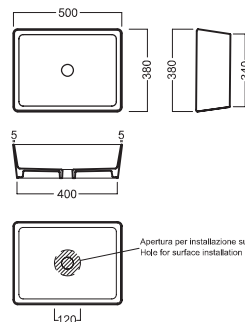

ACCESSORI ACCESSORIES

YXMY
sifone di scarico
drain trap

A0Y1VK01 **A0Y1VK28** **A0Y1VK08**
A0Y1VK25 **A0Y1VK46** **A0Y1VK45**
A0Y1VK12 **A0Y1VK26** **A0Y1VK06**
A0Y1VK29 **A0Y1VK07**
piletta a scarico libero
free outlet drain siphon

DISEGNO TECNICO TECHNICAL DESIGN

SLIDING wood system_taglio 2 sx - cut 2 lh

SLIDING wood system_taglio 2 centrale - cut 2 central

SLIDING wood system_taglio 2 dx - cut 2 rh