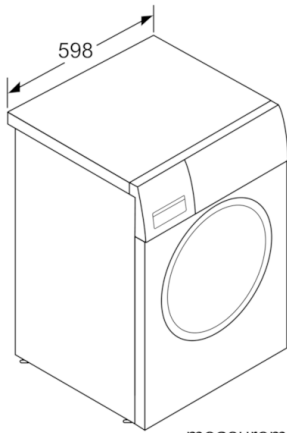

**Technical Data**

Built-in / Free-standing :	Free-standing
Height of removable worktop (mm) :	850
Dimensions of the product (mm) :	848 x 598 x 590
Net weight (kg) :	80.579
Connection rating (W) :	2100
Current (A) :	10
Voltage (V) :	230
Frequency (Hz) :	50
Approval certificates :	Australia Standards, CE, VDE
Length electrical supply cord (cm) :	150
Door hinge :	Left
Wheels :	No
EAN code :	4242005138746
Capacity (kg) :	10.0
Energy efficiency class :	N/A
Spin drying performance class :	B
Max. spin speed :	1400
Noise level washing (dB(A) re 1 pW) :	49
Noise level spinning (dB(A) re 1 pW) :	74
Installation type :	Free-standing

4 242005 138746

**Serie | 6, Washing machine, front loader, 10 kg, 1400 rpm  
WAU28490AU**

**Technical Information**

- Dimensions (H x W x D): 84.8 cm x 59.8 cm x 59.0 cm (63.2 cm with door frame)

**Enjoy some peace and quiet with EcoSilence™ Drive and flexibility of VarioPerfect™**

**Design**

- 32 cm porthole, 165° swing door for easy loading/unloading of clothes
- LED display screen to indicate: Programme status, Temperature and Spin Speed Selection, Remaining Time and 24 Hour End Time Delay, Load Recommendation and Energy Consumption Indicator for selected program

**Serie | 6, Washing machine, front loader, 10  
kg, 1400 rpm  
WAU28490AU**

measurements in mm

measurements in mm