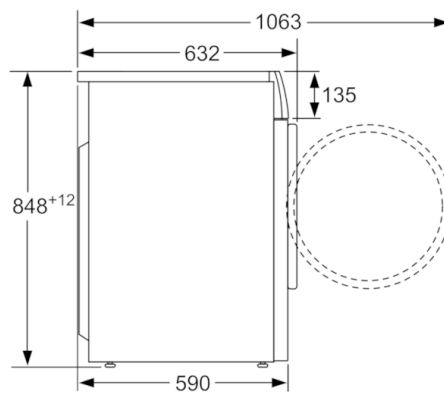

**Technical Data**

Built-in / Free-standing :	Free-standing
Height of removable worktop (mm) :	850
Dimensions of the product (mm) :	848 x 598 x 590
Net weight (kg) :	80.579
Connection rating (W) :	2100
Current (A) :	10
Voltage (V) :	230
Frequency (Hz) :	50
Approval certificates :	Australia Standards, CE, VDE
Length electrical supply cord (cm) :	150
Door hinge :	Left
Wheels :	No
EAN code :	4242005138746
Capacity (kg) :	10.0
Energy efficiency class :	N/A
Spin drying performance class :	B
Max. spin speed :	1400
Noise level washing (dB(A) re 1 pW) :	49
Noise level spinning (dB(A) re 1 pW) :	74
Installation type :	Free-standing

4 242005 138746

**Serie | 6, Washing machine, front loader, 10 kg, 1400 rpm  
WAU28490AU**

**Technical Information**

- Dimensions (H x W x D): 84.8 cm x 59.8 cm x 59.0 cm (63.2 cm with door frame)

**Enjoy some peace and quiet with EcoSilence™ Drive and flexibility of VarioPerfect™**

**Design**

- 32 cm porthole, 165° swing door for easy loading/unloading of clothes
- LED display screen to indicate: Programme status, Temperature and Spin Speed Selection, Remaining Time and 24 Hour End Time Delay, Load Recommendation and Energy Consumption Indicator for selected program

**Serie | 6, Washing machine, front loader, 10  
kg, 1400 rpm  
WAU28490AU**

measurements in mm

measurements in mm