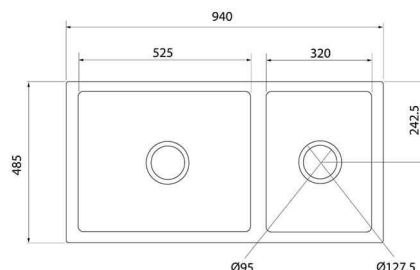

## Cuisine 93 x 48 One and a Half Bowl Inset / Undermount Fine Fireclay Matte Black Sink

### Specifications

- Material: Fine Fireclay
- Finish: Matte Black
- Waste outlets included: 2 x 90x50mm Stainless Steel basket wastes
- Product weight: 38kg
- Mounting options: Inset
- Capacity of small bowl: 27L, Capacity of large bowl: 45L
- Internal depth: 220mm
- Approx. external radius: 15mm
- Suitable for use with food waste disposer – we recommend purchase of an extended flange and a model with anti-vibration collar
- Note: Fine Fireclay is a natural product and therefore subject to variations. This should be seen as a quality that adds to its unique natural beauty. Variations +/- 2% to the specifications are common and acceptable and are within industry tolerance. We always recommend the cabinet maker and stone provider has the actual sink with them to measure before making cabinetry or cutting stone. For more information please visit our Installation Care & Warranty page or Contact Us.

### Product Options

CUD93FS-MB-OF: Cuisine 93 x 48 One and a Half Bowl Inset / Undermount Fine Fireclay Matte Black Sink With Overflow

CUD93FS-MB: Cuisine 93 x 48 One and a Half Bowl Inset / Undermount Fine Fireclay Matte Black Sink