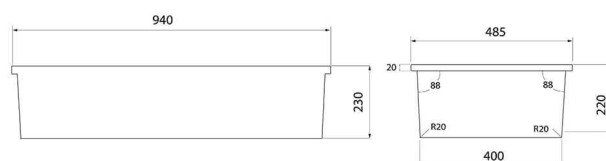

## Cuisine 93 x 48 One and a Half Bowl Inset / Undermount Fine Fireclay Matte Black Sink

### Specifications

- Material: Fine Fireclay
- Finish: Matte Black
- Waste outlets included: 2 x 90x50mm Stainless Steel basket wastes
- Product weight: 38kg
- Mounting options: Inset
- Capacity of small bowl: 27L, Capacity of large bowl: 45L
- Internal depth: 220mm
- Approx. external radius: 15mm
- Suitable for use with food waste disposer – we recommend purchase of an extended flange and a model with anti-vibration collar
- Note: Fine Fireclay is a natural product and therefore subject to variations. This should be seen as a quality that adds to its unique natural beauty. Variations +/- 2% to the specifications are common and acceptable and are within industry tolerance. We always recommend the cabinet maker and stone provider has the actual sink with them to measure before making cabinetry or cutting stone. For more information please visit our Installation Care & Warranty page or Contact Us.

### Product Options

CUD93FS-MB-OF: Cuisine 93 x 48 One and a Half Bowl Inset / Undermount Fine Fireclay Matte Black Sink With Overflow

CUD93FS-MB: Cuisine 93 x 48 One and a Half Bowl Inset / Undermount Fine Fireclay Matte Black Sink