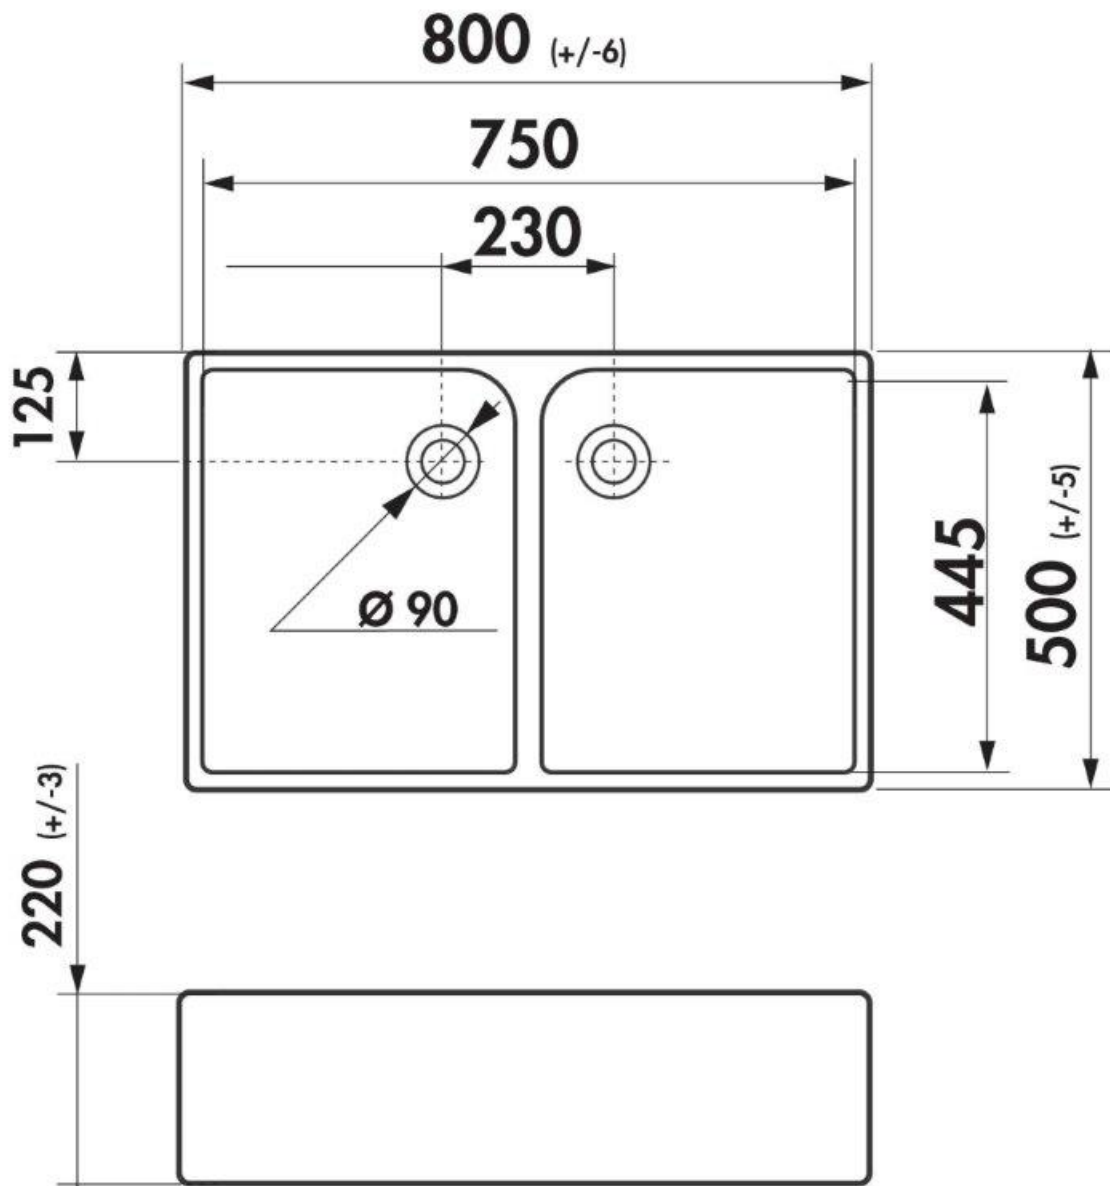

400674
PROVINCIAL SINGLE
LEVER KITCHEN
MIXER

\$657 – \$803 inc GST

400073
PROVINCIAL KITCHEN
MIXER WITH SIDE
SPRAY

\$657 – \$990 inc GST

CHAMBORD CLOTAIRE I

OVERALL SINK SIZE
L595MM X W500MM

BOWL DEPTH
200MM

CODE No.
CLOTAIRE-1W

CHAMBORD CLOTAIRE II

OVERALL SINK SIZE
L800MM X W500MM

BOWL DEPTH
220MM | 220MM

CODE No.
CLOTAIRE-2W

OPTIONAL TAPHOLE AVAILABLE

"The spirit of Chambord has become synonymous with rich culture and strong heritage."