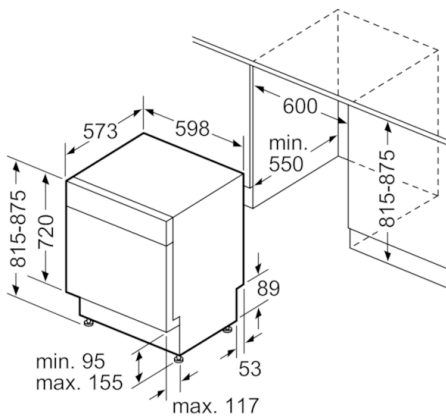

Technical Data

Water consumption (l) :	13.4
Built-in / Free-standing :	Built-in
Height of removable worktop (mm) :	0
Required niche size for installation (HxWxD) :	815-875 x 600 x 550
Depth with open door 90 degree (mm) :	1155
Adjustable feet :	Yes - front only
Maximum adjustability feet (mm) :	60
Net weight (kg) :	39.204
Gross weight (kg) :	41.0
Connection Rating (W) :	2400
Current (A) :	10
Voltage (V) :	220-240
Frequency (Hz) :	50; 60
Length electrical supply cord (cm) :	175
Plug type :	AU plug
Length inlet hose (cm) :	165
Length outlet hose (cm) :	190
EAN code :	4242002991894
Number of place settings :	14
Energy consumption (kWh) :	0.62
Reference programme :	Eco
Total cycle time of reference programme (min) :	150
Noise level (dB) :	46
Installation typology :	Built-under

Safety

- AquaStop™ Plus: Water supply device with lifetime anti-flood protection
- Child door lock
- Button child lock

2 year warranty

Dimensions

- 815-875 mm x 598 mm x 573 mm

**Serie | 4, Built-under dishwasher, 60 cm,
Stainless steel
SMU46KS01A**