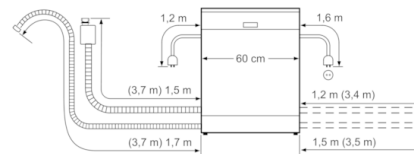

( ) Werte mit Verlängerungssatz