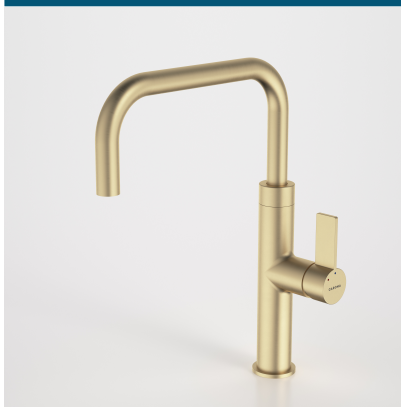

Visit specify.caroma.com.au to find more inspirational and innovative bathroom products.

CAROMA

URBANE II SINK MIXER - BRUSHED BRASS

code

99671BB56A

Combining the aesthetic appeal of the stunning Liano II and Urbane II collections, this new sink mixer range is the perfect balance of design and functionality creating the ultimate statement in your kitchen. Available in 3 options for all culinary needs, 2 distinguishable styles, 5 colour finishes, the collections can be tailored to suit a range of styles and tastes.