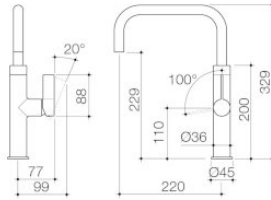

Visit specify.caroma.com.au to find more inspirational and innovative bathroom products.

CAROMA

URBANE II SINK MIXER - BRUSHED BRASS

code

99671BB56A

Combining the aesthetic appeal of the stunning Liano II and Urbane II collections, this new sink mixer range is the perfect balance of design and functionality creating the ultimate statement in your kitchen. Available in 3 options for all culinary needs, 2 distinguishable styles, 5 colour finishes, the collections can be tailored to suit a range of styles and tastes.