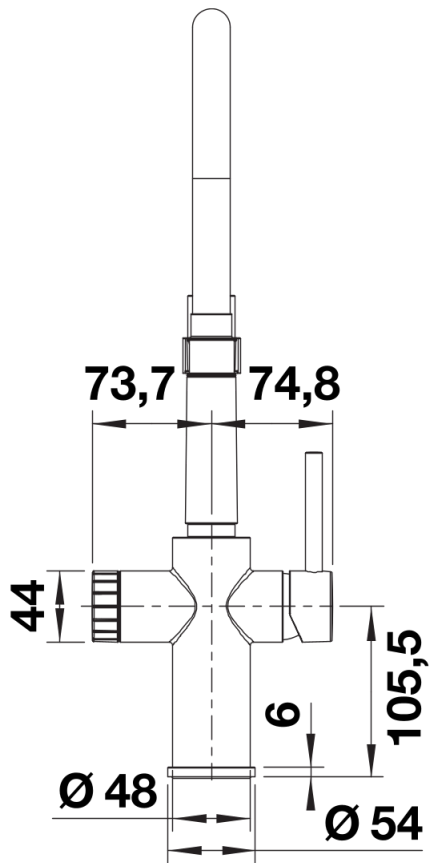

Product information sheet CATRIS-S Flexo Filter

Item no. 527664

Benefits

- Better-tasting water directly out of the faucet without compromising in design
- 3-in-1 mixer tap in semi-professional design for cold, warm and filtered water
- Separate handle controls: cold and warm water right, filtered water left
- Dual spray with integrated flow stop: easy switch from aerated stream to powerful rinse spray
- Needs to be installed with a water filter system

Colours

Available colours:

PVD steel

PVD PVD steel

Scope of supply

- 360° swivel spout for greater reach
- Ø 35 mm tap hole required
- Ceramic valve and disk cartridge
- Patented jet regulator for markedly reduced scaling
- Spray made of plastic
- Magnetized handspray holder for ease of use
- Black hose made of silicone
- Flexible connector pipes, 700 mm long and ½" nut
- Stabilisation plate to increase the stability of the tap when fitted in stainless steel sinks
- With non-return valve and thus guaranteed against reflux in accordance with EN 1717
- Filter system not included

Details

Swivel range

Side view hand gear 2D

Side view