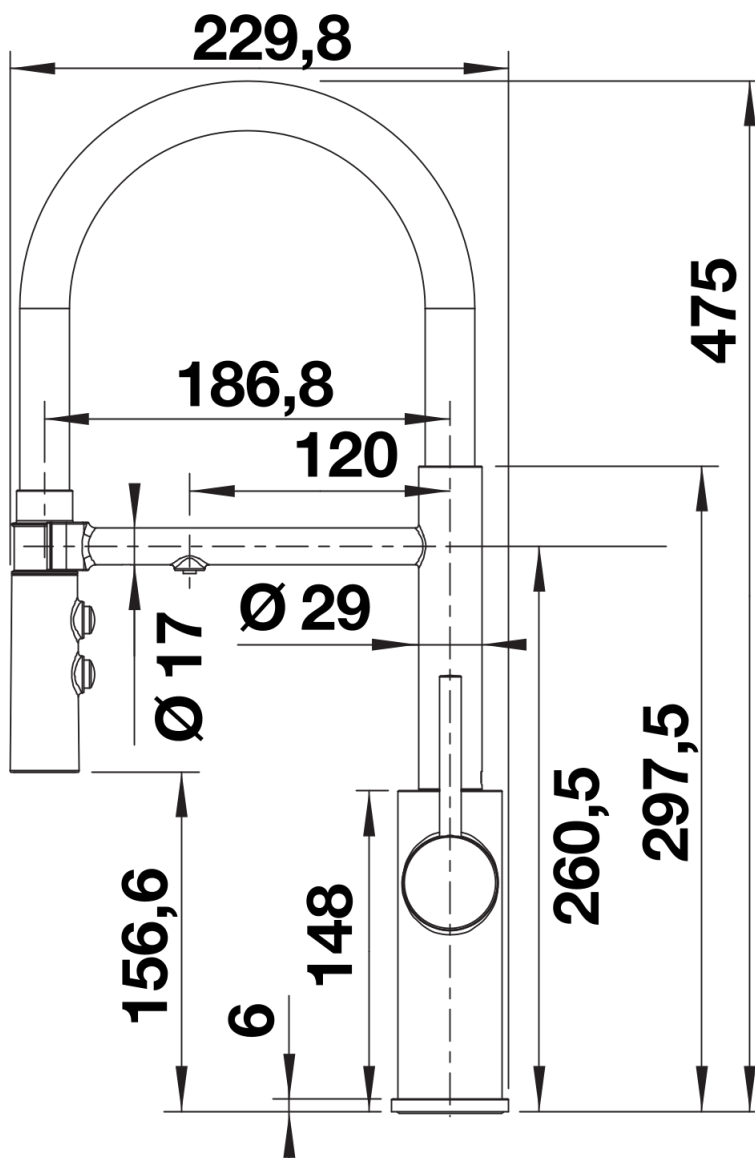

Colours

Available colours:

PVD steel

PVD PVD steel

Scope of supply

- 360° swivel spout for greater reach
- Ø 35 mm tap hole required
- Ceramic valve and disk cartridge
- Patented jet regulator for markedly reduced scaling
- Spray made of plastic
- Magnetized handspray holder for ease of use
- Black hose made of silicone
- Flexible connector pipes, 700 mm long and ½" nut
- Stabilisation plate to increase the stability of the tap when fitted in stainless steel sinks
- With non-return valve and thus guaranteed against reflux in accordance with EN 1717
- Filter system not included

Details

Swivel range

Side view hand gear 2D

Side view