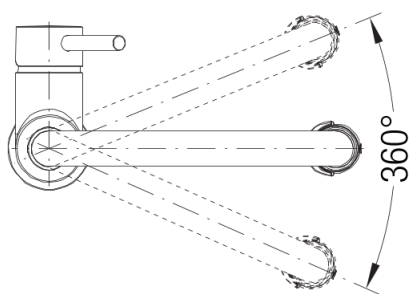

Product information sheet CATRIS-S Flexo Filter

Item no. 527664

Benefits

- Better-tasting water directly out of the faucet without compromising in design
- 3-in-1 mixer tap in semi-professional design for cold, warm and filtered water
- Separate handle controls: cold and warm water right, filtered water left
- Dual spray with integrated flow stop: easy switch from aerated stream to powerful rinse spray
- Needs to be installed with a water filter system

Colours

Available colours:

PVD steel

PVD PVD steel

Scope of supply

- 360° swivel spout for greater reach
- Ø 35 mm tap hole required
- Ceramic valve and disk cartridge
- Patented jet regulator for markedly reduced scaling
- Spray made of plastic
- Magnetized handspray holder for ease of use
- Black hose made of silicone
- Flexible connector pipes, 700 mm long and ½" nut
- Stabilisation plate to increase the stability of the tap when fitted in stainless steel sinks
- With non-return valve and thus guaranteed against reflux in accordance with EN 1717
- Filter system not included

Details

Swivel range

Side view hand gear 2D

Side view