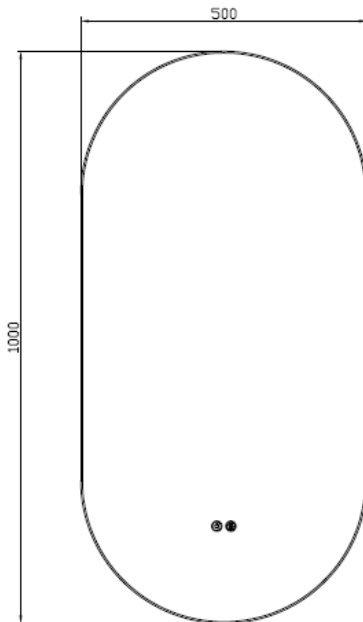

Colour Adjustable	Adjustable Brightness	Touch Controls	Anti Fog	Memory Function	Plug / Hardwire	IP44 Waterproof	Safety Glass

All measurements and specifications provided for our products are approximate and subject to change without prior notice. The information listed is correct at time of publication, however Bestlink International PTY LTD reserves the right to vary design and dimensions of products without prior notice. We recommend verifying dimensions and specifications before installation. For ceramic products, please allow a +/- 5mm tolerance for manufacturing variance. For basins, it is recommended that actual basin be used when cutting out bench top to ensure exact fit.