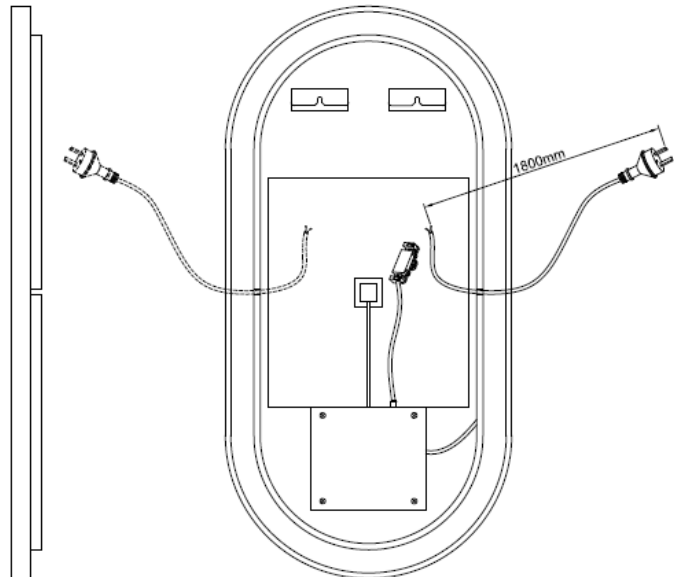

## ELEMENT Oval LED Mirror

### Features:

- 1000 x 500mm Oval Back Lit LED Mirror
- 3 LED Colour Modes Warm White, Neutral White and Cool White
- Adjustable Brightness
- Anti Fog Function
- Touch Control
- Rated Voltage :27W (with Anti Fog 60W)
- Concealed Plug In (Can be Hardwired)
- IP44 Rating

### Product Codes:

<b>BLMRLED50100BK</b>	Matte Black
<b>BLMRLED50100BN</b>	Brushed Nickel
<b>BLMRLED50100GM</b>	Gun Metal
<b>BLMRLED50100BG</b>	Brushed Gold

 Colour Adjustable	 Adjustable Brightness	 Touch Controls	 Anti Fog	 Memory Function	 Plug / Hardwire	 IP44 Waterproof	 Safety Glass
--	---	--	--	---	--	---	--