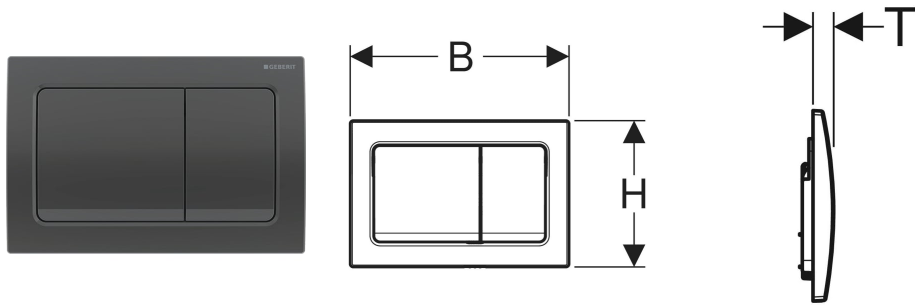

# Geberit Alpha01 (ex Alpha30) actuator plate for dual flush, square

## APPLICATION PURPOSES

- For flush actuation with Alpha concealed cisterns

## CHARACTERISTICS

- Top/front actuation

## SCOPE OF DELIVERY

- 2 actuator rods
- Fastening material

Art. no.	Colour / surface	Product material	B cm	H cm	T cm
115.055.QC.1	black chrome / matt	Plastic	21.3	14.2	1.6