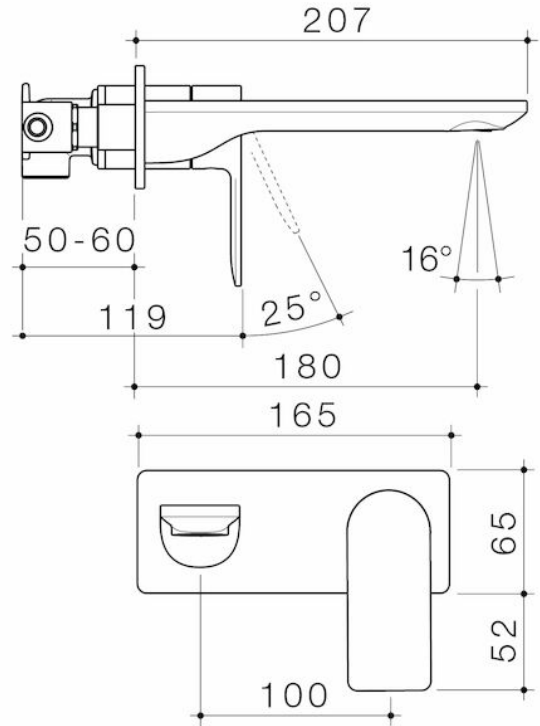

## Urbane II 180mm Wall Basin / Bath Mixer - Rectangular Cover Plate - Brushed Nickel - Sales Kit - LF

RRP \$438.00

 **Brushed Nickel**

- Engineered from lead free brass
- Concealed aerator with adjustable stream direction
- Unrestricted aerator included for bath installations
- Superior 35mm ceramic disc cartridge
- Caroma tapware is 100% leak tested
- Interchangeable trim kits allow colour or finish to be changed post installation
- One piece inwall breech assembly for ease of installation
- Water and energy efficient WELS 6 star flow rate (4.5L/min)
- Available in Chrome, Matte Black, PVD Brushed Nickel, PVD Brushed Brass, PVD Gunmetal
- Australian designed and engineered
- 20 years warranty
- Complete the look with Urbane II Bathroom Collection