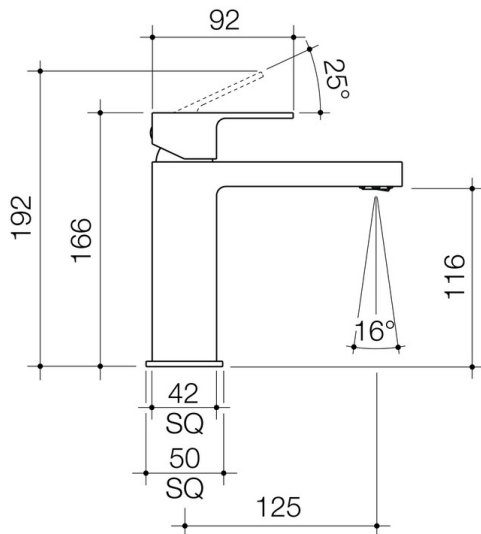

## Epic Basin Mixer

Model Number : 6401.045A

### PRODUCT FEATURES

- 35mm adjustable cartridge for added temperature and flow control
- European SoftPEX hoses provide superior durability, longer life and are free from impurities
- Concealed aerator with adjustable stream direction
- Australian designed and engineered with quality European internals
- Winner of Good Design Selection® for the prestigious Good Design Awards
- Optional base plate included
- Complete range of Epic mixers, showers and accessories available
- WELS Star Rating:5
- WELS Litre per minute:6.00
- WELS license number:0001
- WELS registration number:T16872
- WELS registration expiry date:22/01/2017