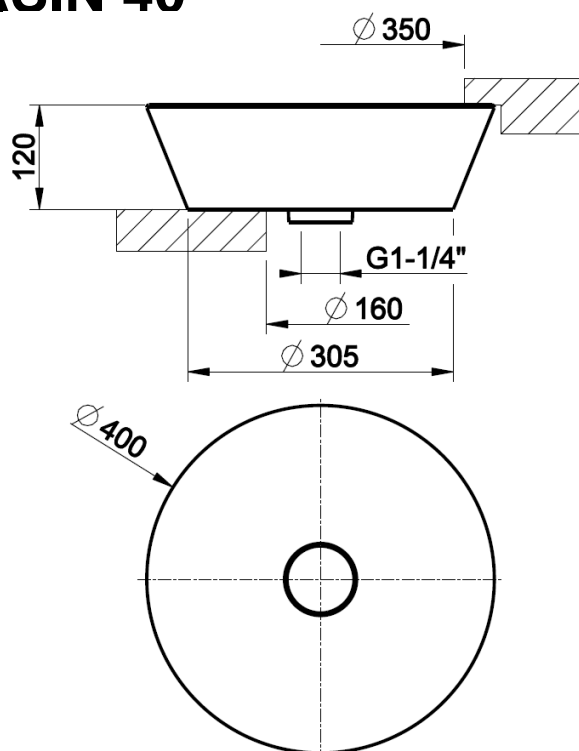

CONO COUNTER WASHBASIN 40

Note: all recommended installation dimensions are for reference only.

GESSI

CHARACTERISTICS:

Description: Counter and Undercounter Washbasin

Model Number: 45901

Set: Washbasin + Special Drain

Color: 00 White (Alpine, Polar, Italian White)

Finish: Gloss Ceramic

Material: Ceramic

Dimensions: 40 x 40 x h12 cm

Weight: 7 Kg

Packing per europallet: 12

Other Information: Made in Italy

RELEVANT ACCESSORIES INCLUDED:

- Gessi exclusive ceramic-plug waste (always open)

TECHNICAL DATA:

DESIGN:

- Cutting edge minimal design
- Perfectly matches sanitary and tap design
- Fully finished on all sides, no side to wall
- Extremely thin edges, characteristic of finest ceramic

FUNCTIONALITY:

- Counter or undercounter installation with fixing kit (R4267)
- Base is leveled for optimum counter installation
- Possible installation with counter taps or wall mounted taps
- Fitted fixing pawls
- No overflow