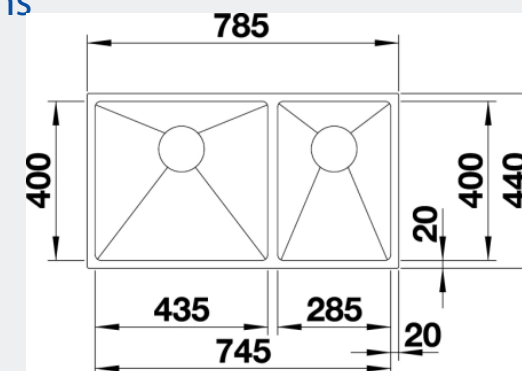

Specifications

Features

Benefits

Engineered in Germany

Over 90 years of Stainless Steel know-how make Blanco one of the world leaders in sink manufacturing, which translates to superior products for your home.

18/10 Surgical Grade Stainless Steel

Engineered from surgical grade stainless steel and with Blanco's satin finish, this sink is the ultimate food preparation area.

Inset undermount installation

Flexibility in installation allows you to install it as a undermount or inset sink.

Extra large 34L capacity bowl

Accommodates the largest of baking trays, woks and other bulky kitchen utensils.

Designer waste

No additional cost after purchase.

Method of Installation:

Inset and undermount

Cabinet Size:

80cm

Overall Dimensions:

785w x 440d x 200h mm

Inset Cut-out:

755w x 410d mm (refer to CAD drawing on the website for corner radii)

undermount Cut-out:

745w x 400d mm (refer to CAD drawing on the website for corner radii)

Large Bowl Capacity:

34 Litres

Seconday Bowl Capacity:

23 Litres

Standard Inclusion:

Designer wastes and overflow

Tap Hole Supplied:

No

Warranty:

30 years

Note: Measurements are within 2 - 3mm of factory tolerance. It is advisable to check dimensions of physical product when measuring for installations and before doing any cut outs.

*Due to continual product development the information provided is not final and may be subject to change.