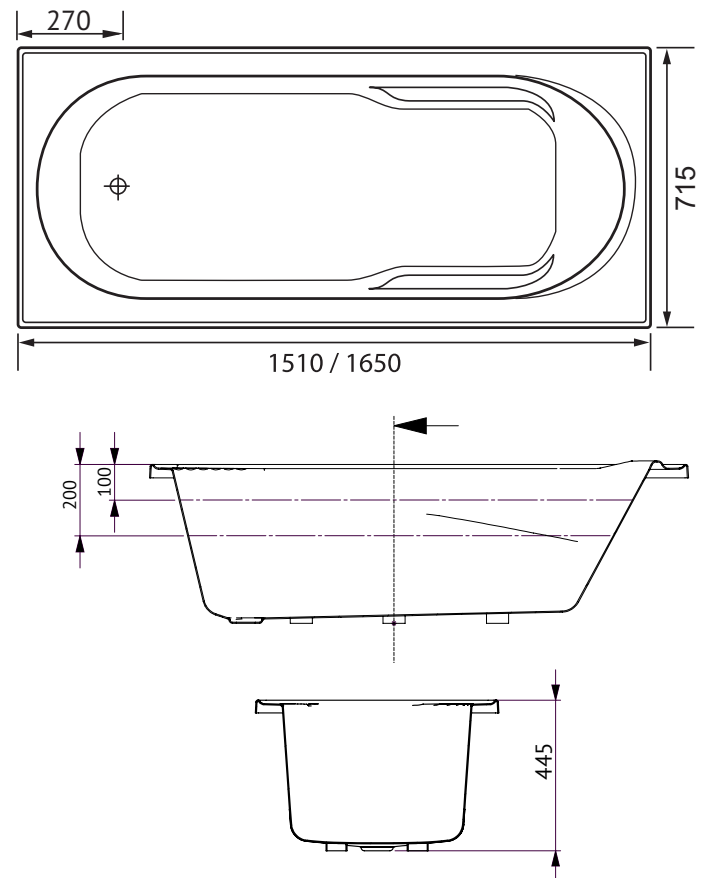

### CONTOUR 12 JET SPA BATH

The Adatto's smooth features and extra depth allows the bather to fully recline into the water. Arm rests sweep around from the shoulder position to provide comfort and a lumbar support cradles the back.

### SIZES (l)x(w)x(h)

- AD1510CNPAWC ~ 1510 x 715 x 445 (mm)
- AD1650CNPAWC ~ 1650 x 715 x 445 (mm)

### CAPACITY\* & NET WEIGHT

- 1510mm ~ 106 litres      32.0 kg
- 1650mm ~ 122 litres      33.0 kg

\*200mm below bath rim