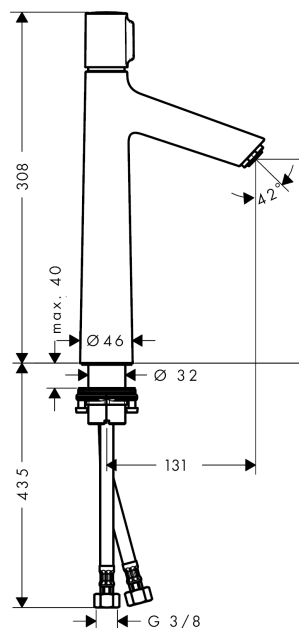

##### product features

- ComfortZone 190
- projection 131 mm
- normal spray
- flow rate: 5 l/min
- Select Cartridge with temperature control
- temperature limitation adjustable
- without waste set
- suitable for continuous flow water heaters
- connection dimension: DN15

#### Product image

#### Scale drawing