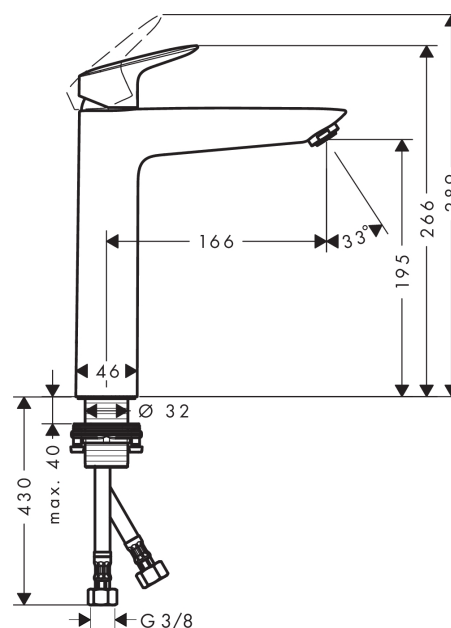

Logis
Single lever basin mixer 190 without waste set
 Surfaces: **chrome** Article Number: **71091000**

Description

product features

- ComfortZone 190
- projection 166 mm
- normal spray
- flow rate: 5 l/min
- ceramic cartridge
- temperature limitation adjustable
- without waste set
- suitable for continuous flow water heaters
- connection dimension: DN15

Technology

Design awards

reddot award 2014
winner

Certificates

Product image

Scale drawing

Flowchart