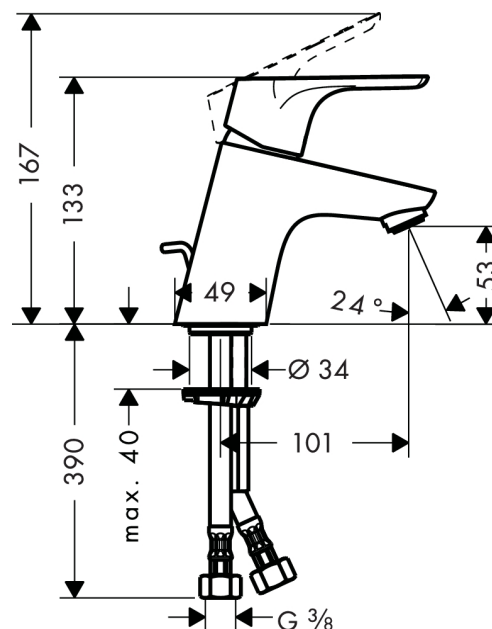

Focus

Single lever basin mixer 70 with pop-up waste set

Surfaces: **chrome** Article Number: **31730000**

Description

product features

- ComfortZone 70
- projection 101 mm
- normal spray
- flow rate: 5 l/min
- ceramic cartridge
- temperature limitation adjustable
- pop-up waste set G 1¼
- suitable for continuous flow water heaters
- connection dimension: DN15

Technology

Design awards

Product image

Scale drawing

Flowchart