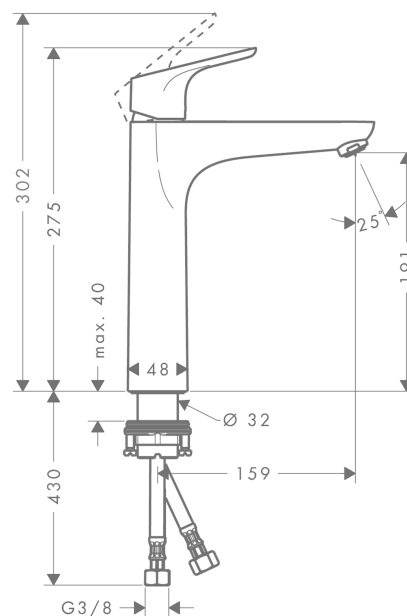

Focus

Single lever basin mixer 190 without waste set

Surfaces: **chrome** Article Number: **31518000**

Description

product features

- ComfortZone 190
- projection 159 mm
- normal spray
- flow rate: 5 l/min
- ceramic cartridge
- temperature limitation adjustable
- without waste set
- suitable for continuous flow water heaters
- connection dimension: DN15

Technology

Design awards

reddot design award

Product image

Scale drawing

Flowchart