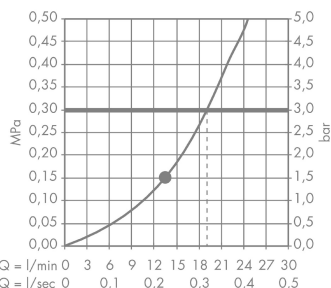

Raindance

Raindance Classic 240 Air 1jet overhead shower with ceiling connector 100 mm

Surfaces: **chrome** Article Number: **27405000**

Description

product features

- shower head size: 240 mm
- spray type: RainAir
- flow rate RainAir spray (at 0.3 MPa): 19 l/min
- fully chrome-plated spray disc
- material spray disc: metal
- ceiling connection length: 100 mm
- installation type: ceiling
- connection thread G ½
- connection dimension: DN15
- not suitable for continuous flow water heaters

Technology

Product image

Scale drawing

Flowchart

The consumption was measured in combination with the appropriate fittings (thermostat/mixer/in-wall valve) to reflect actual application in practice.