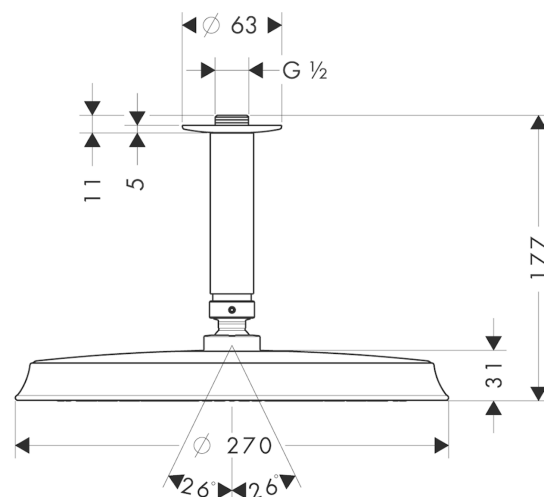

Raindance

Raindance Classic 240 Air 1jet overhead shower with ceiling connector 100 mm

Surfaces: **chrome** Article Number: **27405000**

Description

product features

- shower head size: 240 mm
- spray type: RainAir
- flow rate RainAir spray (at 0.3 MPa): 19 l/min
- fully chrome-plated spray disc
- material spray disc: metal
- ceiling connection length: 100 mm
- installation type: ceiling
- connection thread G ½
- connection dimension: DN15
- not suitable for continuous flow water heaters

Technology

Product image

Scale drawing

Flowchart

The consumption was measured in combination with the appropriate fittings (thermostat/mixer/in-wall valve) to reflect actual application in practice.