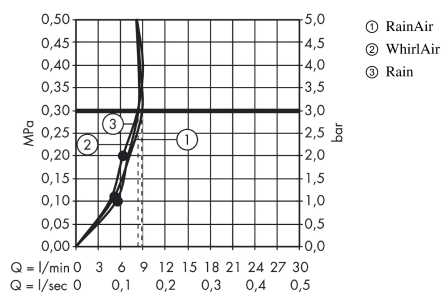

Raindance Select

Raindance Select S 120 3jet hand shower EcoSmart 9l/min/ Unica'S Puro wall bar 0.65 m set

Surfaces: **white/chrome** Article Number: **26632400**

Description

product features

- spray type: WhirlAir, Rain, RainAir
- convenient diversion via Select button
- shower head size: 125 mm
- pivot connectors prevent hose from tangling
- 90° position adjustable slider, pivots left and right, up and down
- maximum flow rate (at 0.3 MPa): 9 l/min
- chrome-plated wall supports of plastic

consists of

- Raindance Select S 120 3jet hand shower EcoSmart 9 l/min (#26531XXX)
- Unica'S Puro wall bar 0.65 m (#28632XXX)
- Casetta'S Puro soap dish (#28679XXX)

Technology

Product image

Scale drawing

Flowchart

The consumption was measured in combination with the appropriate fittings (thermostat/mixer/ in-wall valve) to reflect actual application in practice.

The consumption was measured in combination with the appropriate fittings (thermostat/mixer/ in-wall valve) to reflect actual application in practice.