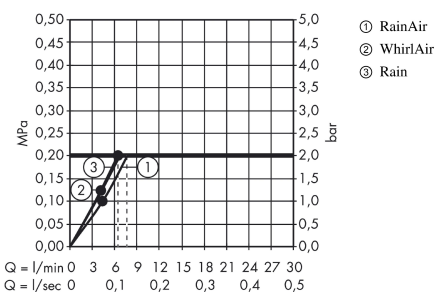

Raindance Select

Raindance Select S 120 3jet hand shower EcoSmart 9l/min/ Unica'S Puro wall bar 0.65 m set

Surfaces: **white/chrome** Article Number: **26632400**

Description

product features

- spray type: WhirlAir, Rain, RainAir
- convenient diversion via Select button
- shower head size: 125 mm
- pivot connectors prevent hose from tangling
- 90° position adjustable slider, pivots left and right, up and down
- maximum flow rate (at 0.3 MPa): 9 l/min
- chrome-plated wall supports of plastic

consists of

- Raindance Select S 120 3jet hand shower EcoSmart 9 l/min (#26531XXX)
- Unica'S Puro wall bar 0.65 m (#28632XXX)
- Casetta'S Puro soap dish (#28679XXX)

Technology

Product image

Scale drawing

Flowchart

The consumption was measured in combination with the appropriate fittings (thermostat/mixer/ in-wall valve) to reflect actual application in practice.

The consumption was measured in combination with the appropriate fittings (thermostat/mixer/ in-wall valve) to reflect actual application in practice.