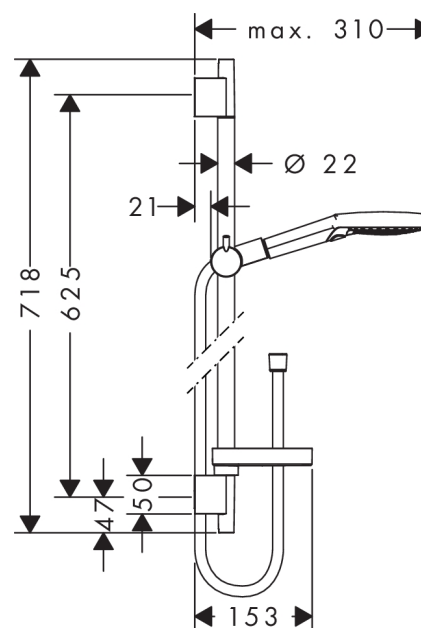

Raindance Select

Raindance Select S 120 3jet hand shower EcoSmart 9l/min/ Unica'S Puro wall bar 0.65 m set

Surfaces: **white/chrome** Article Number: **26632400**

Description

product features

- spray type: WhirlAir, Rain, RainAir
- convenient diversion via Select button
- shower head size: 125 mm
- pivot connectors prevent hose from tangling
- 90° position adjustable slider, pivots left and right, up and down
- maximum flow rate (at 0.3 MPa): 9 l/min
- chrome-plated wall supports of plastic

consists of

- Raindance Select S 120 3jet hand shower EcoSmart 9 l/min (#26531XXX)
- Unica'S Puro wall bar 0.65 m (#28632XXX)
- Casetta'S Puro soap dish (#28679XXX)

Technology

Product image

Scale drawing

Flowchart

The consumption was measured in combination with the appropriate fittings (thermostat/mixer/ in-wall valve) to reflect actual application in practice.

The consumption was measured in combination with the appropriate fittings (thermostat/mixer/ in-wall valve) to reflect actual application in practice.