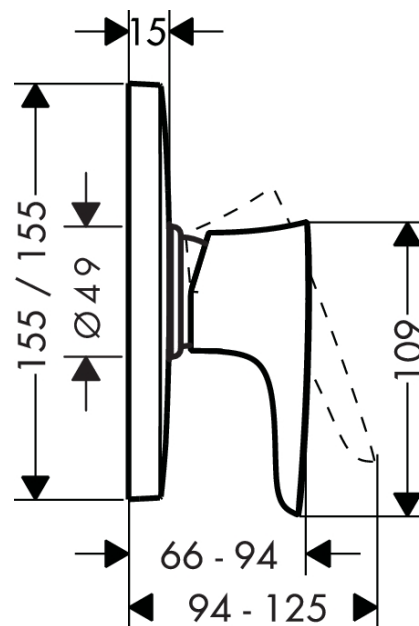

PuraVida

Single lever shower mixer for concealed installation

Surfaces: **white/chrome** Article Number: **15665400**

Description

product features

- 1 outlet
- connection type: basic set
- operating pressure: min. 0.1 MPa/max. 1.0 MPa
- ceramic cartridge
- temperature limitation adjustable
- scope of supply: escutcheon, handle, sleeve, mixing unit

Mandatory Accessoires

- Basic set iBox universal (#01800XXX)
- iBox universal Basic with pre-mounted angle connection G1/2 (#01810XXX)

Optional Accessoires

- Extension element (#15597XXX)

Product image

Scale drawing