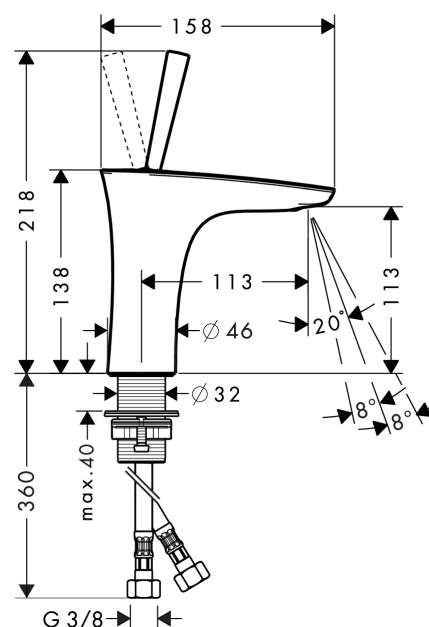

### product features

- ComfortZone 110
- projection 113 mm
- laminar spray
- flow rate: 5 l/min
- adjustable spray former
- joystick ceramic cartridge
- push-open waste set G 1¼
- suitable for continuous flow water heaters
- connection dimension: DN15

## Scale drawing