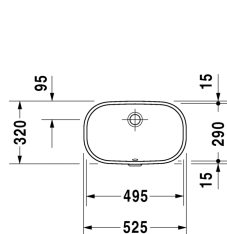

D-Code Vanity basin # 0338490000

| < 495 mm > |

Vanity basin	Dimension	Weight	Order number
undercounter basin, with overflow, without tap platform, fixings for installation in wooden consoles included, 495 mm			
<b>Colors</b>			
00 White Alpin			
<b>Variant</b>			
☒	495 x 290 mm	10,000 kg	0338490000
<b>Infobox</b>			
Measurements of undercounter models represent interior measurements			
<b>Accessory</b>			
Fixing for stone countertops, (with the exception of # 046651)		0,200 kg	005028

All drawings contain the necessary measurements which are subject to standard tolerances. They are stated in mm and are non-binding. Exact measurements, in particular for customised installation scenarios, can only be taken from the finished ceramic piece.