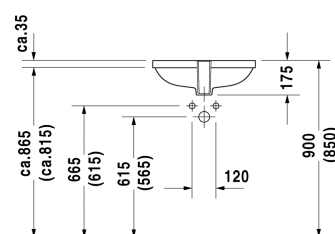

D-Code Vanity basin # 0338490000

| < 495 mm > |

Vanity basin	Dimension	Weight	Order number
undercounter basin, with overflow, without tap platform, fixings for installation in wooden consoles included, 495 mm			
<b>Colors</b>			
00 White Alpin			
<b>Variant</b>			
☒	495 x 290 mm	10,000 kg	0338490000
<b>Infobox</b>			
Measurements of undercounter models represent interior measurements			
<b>Accessory</b>			
Fixing for stone countertops, (with the exception of # 046651)		0,200 kg	005028

All drawings contain the necessary measurements which are subject to standard tolerances. They are stated in mm and are non-binding. Exact measurements, in particular for customised installation scenarios, can only be taken from the finished ceramic piece.