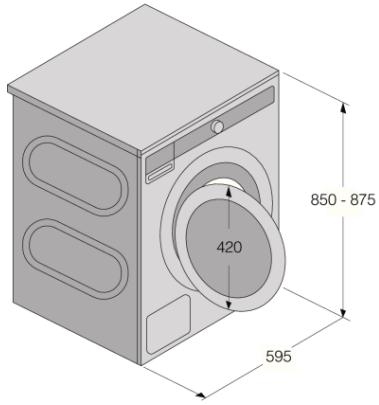

Use & Flexibility

- Easy close door
- Slide-in storage for liquid detergent wall
- Temperature range (°C): Cold -90c
- Door diameter: 31 cm
- Door opening angle: 110 °

Interaction & Control

- Up to 24 hours
- Remaining time indicator
- Display type: LCD display
- 22 programmes

Technical data

- Heater capacity (W): 2000 W
 - Drum volume: 60 l
 - 3/4" Cold water connection
 - Counter weight material: Cast iron
 - Counter weight (kg): 10,4 kg
 - Noise level: 77 dB(A)re 1 pW
 - Noise level washing: 50 dB(A)re 1 pW
 - Energy stars: 5
 - Water stars: 5
 - Connection rating: 2200 W
 - Number of phases: 1
 - Current: 10 amp
 - Frequency: 50 Hz
 - Net weight: 76,5 kg
 - Yes
-

Dimensions

- Product dimensions (HxWxD): 85 × 59,5 × 58,5 cm
 - Adjustable feet: 10 mm
 - Depth with door open: 942 mm
 - Length electrical cord: 2,3 m
 - Length inlet hose: 150 cm
 - Length outlet hose: 160 cm
-

Logistic information

- Dimensions of packed product (HxWxD): 92 × 64 × 66,1 cm
 - Gross weight: 79,7 kg
 - Product code: 742407
 - EAN code: 3838782700170
 - Market: Domestic
 - Range: Logic
-

Washing Machine WM-75