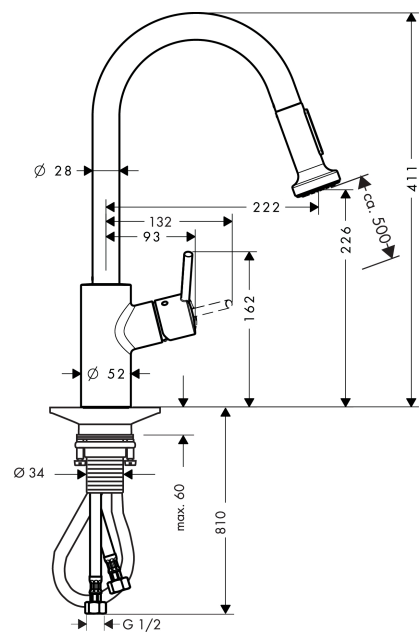

**Talis S<sup>2</sup> Variarc**  
**Single lever kitchen mixer 230**  
 Surfaces: **Chrome** Article Number: **14864003**

### product features

- swivel range 110° / 150°
- normal and spray jet
- non-lockable shower spray
- MagFit magnetic shower support
- quick connect shower hose
- flow rate 6.8 l/min
- ceramic cartridge
- connection type: G 1/2 connections
- integrated non-return valve
- Watermark Mixers WMKA 0149
- ACS 18 ACC LY 135, valide jusqu'au 22.02.2023

## Scale drawing

### Spare part list

Year of production: >07/12

Pos.	Description	Article Number	PC	PU
1	spout cpl.	95562000	15	1
2	nut	92755000	9	1
3	filter	97735000	1	1
4	handspray	96920003	15	1
5	non return valve	95340000	5	1
6	set of non return valves DW 15	97350000	6	1
7	aerator M24x1 (15 l/min)	13913000	98	1
8	set of lever collars	98365000	3	1
9	handle	95560000	11	1
10	screw cover	96338000	1	1
11	flange	95498000	3	1
12	nut	97209000	5	1
13	O-Ring 32x2	98193000	1	1
14	cartridge, assy	92730000	11	1
15	locking screw for handle	95140000	2	1
16	seal	95008000	3	1
17	O-ring 41x2	98212000	1	1
18	support	97523000	2	1
19	fixing set (Ø 34)	95049000	5	1
20	lever collar	97548000	1	1
21	weight	98551000	6	1
22	hose 1,50 m	95507000	12	1
23	connection hose 600 mm M10x1	95561000	7	1
24	O-ring 8x1,75	97827000	1	1
25	connection hose 900 mm M8x0,75 G½	97489000	8	1
26	O-ring 7x1,5	98422000	1	1