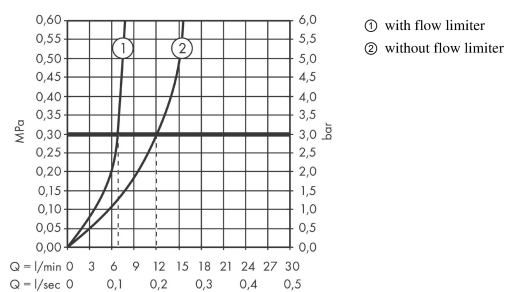

Talis S² Variarc
Single lever kitchen mixer 230
Surfaces: **Chrome** Article Number: **14864003**

Description

product features

- swivel range 110° / 150°
- normal and spray jet
- non-lockable shower spray
- MagFit magnetic shower support
- quick connect shower hose
- flow rate 6.8 l/min
- ceramic cartridge
- connection type: G 1/2 connections
- integrated non-return valve
- Watermark Mixers WMKA 0149
- ACS 18 ACC LY 135, valide jusqu'au 22.02.2023

Technology

Product image

Scale drawing

Flowchart