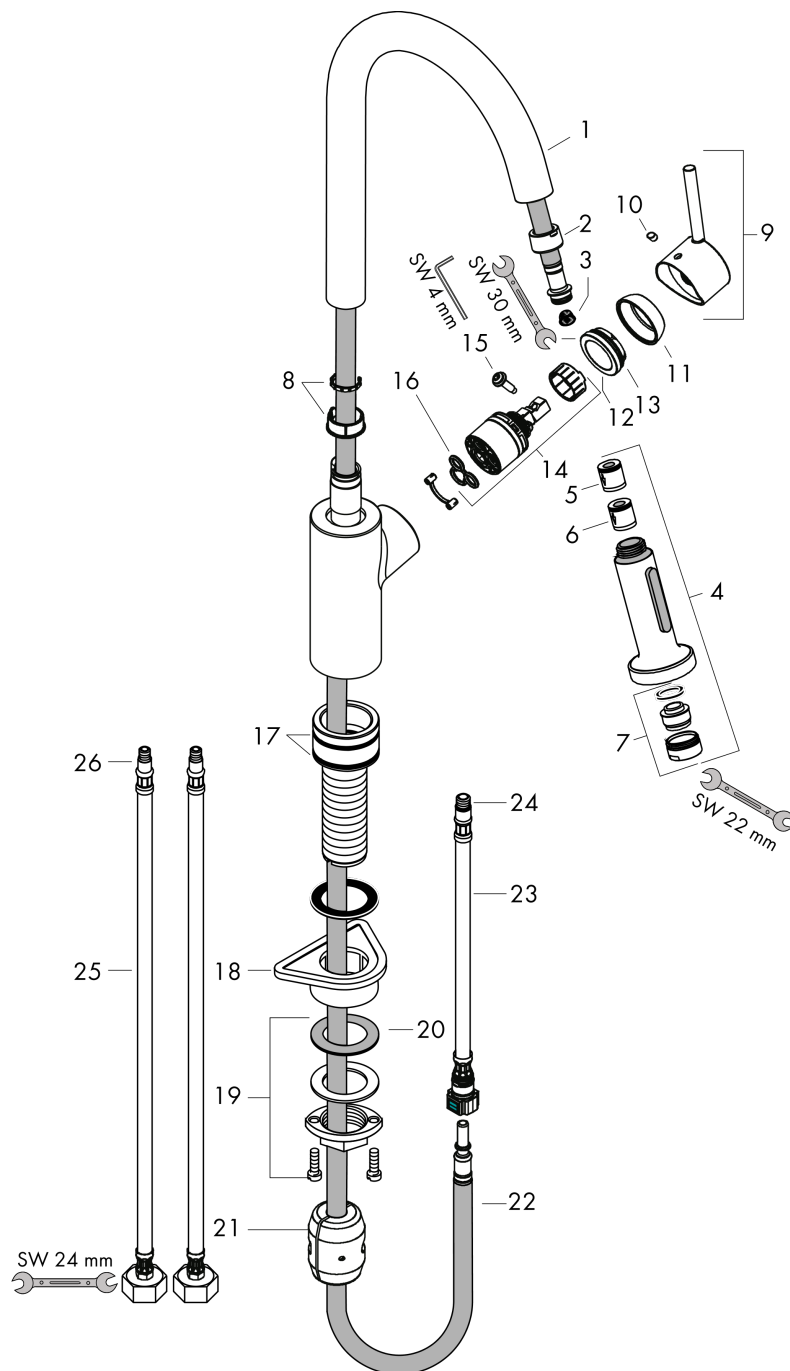

### product features

- swivel range 110° / 150°
- normal and spray jet
- non-lockable shower spray
- MagFit magnetic shower support
- quick connect shower hose
- flow rate 6.8 l/min
- ceramic cartridge
- connection type: G 1/2 connections
- integrated non-return valve
- Watermark Mixers WMKA 0149
- ACS 18 ACC LY 135, valide jusqu'au 22.02.2023

## Scale drawing

## Flowchart

**Talis S<sup>2</sup> Variarc**  
**Single lever kitchen mixer 230**  
 Surfaces: **Chrome** Article Number: **14864003**

**Exploded Drawing**

Year of production: >07/12

**Talis S<sup>2</sup> Variarc**  
**Single lever kitchen mixer 230**  
 Surfaces: **Chrome** Article Number: **14864003**

### Spare part list

Year of production: >07/12

Pos.	Description	Article Number	PC	PU
1	spout cpl.	95562000	15	1
2	nut	92755000	9	1
3	filter	97735000	1	1
4	handspray	96920003	15	1
5	non return valve	95340000	5	1
6	set of non return valves DW 15	97350000	6	1
7	aerator M24x1 (15 l/min)	13913000	98	1
8	set of lever collars	98365000	3	1
9	handle	95560000	11	1
10	screw cover	96338000	1	1
11	flange	95498000	3	1
12	nut	97209000	5	1
13	O-Ring 32x2	98193000	1	1
14	cartridge, assy	92730000	11	1
15	locking screw for handle	95140000	2	1
16	seal	95008000	3	1
17	O-ring 41x2	98212000	1	1
18	support	97523000	2	1
19	fixing set (Ø 34)	95049000	5	1
20	lever collar	97548000	1	1
21	weight	98551000	6	1
22	hose 1,50 m	95507000	12	1
23	connection hose 600 mm M10x1	95561000	7	1
24	O-ring 8x1,75	97827000	1	1
25	connection hose 900 mm M8x0,75 G½	97489000	8	1
26	O-ring 7x1,5	98422000	1	1