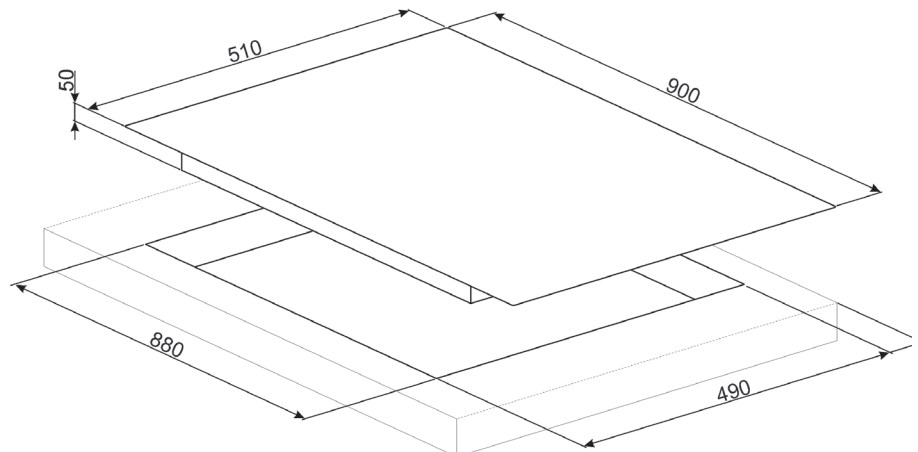

## EASY CLEAN CERAMIC SURFACE

For maintenance of the highly durable ceramic surface, simply wipe with a damp cloth after use to clean any spills.

Dimensions	900mmW x 53mmH x 510mmD
Finish	Black ceramic glass surface with copper trim
Power Levels	9 heat settings per zone + 1 boost setting per zone 3 auto-regulated temperatures ┌ 42°C, ┌┌ 70°C, ┌┌┌ 94°C
Warranty	Five years parts and labour

### COOKTOP FEATURES

Finish	Black ceramic glass surface with copper trim
Installation	Topmount
Size	900mmW x 53mmH x 510mmD
Cutout	880mmW x 490mmD
Capacity	6 zones Front left* 230x180mm 2100W   boost 3600W Rear left* 230x180mm 2100W   boost 3600W Front centre* 230x180mm 2100W   boost 3600W Rear centre* 230x180mm 2100W   boost 3600W Front right* 230x180mm 2100W   boost 3600W Rear right* 230x180mm 2100W   boost 3600W *These zones feature Surface Share
Power levels	9 heat settings per zone + 1 boost setting per zone 3 auto-regulated temperatures ┌ 42°C, ┌┌ 70°C, ┌┌┌ 94°C
Timers	3 timers, simultaneous or separate operation independent egg timer
Controls	slider control
Safety	auto pan detection automatic cut-off touch-control lock residual heat indicators automatic spillage stop child safety lock
Power	220-240V, 50/60Hz 10.8kW 47A
Pan size	automatic pan size recognition
Warranty	Five years parts and labour