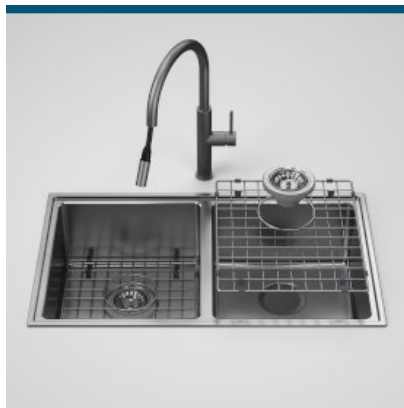

Visit specify.caroma.com.au to find more inspirational and innovative bathroom products.

CAROMA

URBANE II DOUBLE BOWL SINK WITH LIANO II PULL OUT SINK MIXER - GUNMETAL

code

96380GM56A-DBL

Channel your inner-chef and explore the excitement of creating new meals at home with the Urbane II Double Bowl Sink and Liano II Pull Out Sink Mixer.