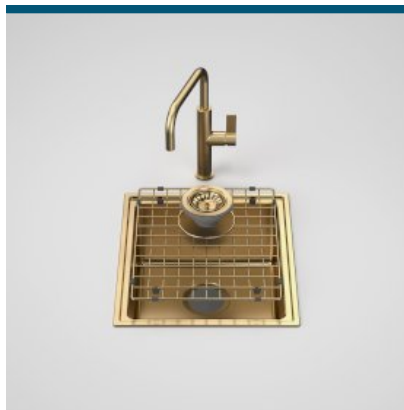

### CAROMA

#### URBANE II SINGLE BOWL SINK WITH URBANE II - SINK MIXER - BRUSHED BRASS

code

99671BB56A-SGL

Channel your inner-chef and explore the excitement of creating new meals at home with the Urbane II Single Bowl Sink and Urbane II Sink Mixer.