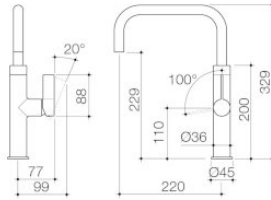

Visit specify.caroma.com.au to find more inspirational and innovative bathroom products.

CAROMA

URBANE II SINK MIXER - GUNMETAL

code

99671GM56A

Combining the aesthetic appeal of the stunning Liano II and Urbane II collections, this new sink mixer range is the perfect balance of design and functionality creating the ultimate statement in your kitchen. Available in 3 options for all culinary needs, 2 distinguishable styles, 5 colour finishes, the collections can be tailored to suit a range of styles and tastes.