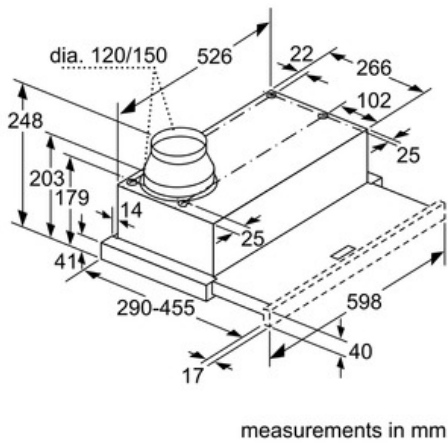

D46BR22X0
60 CM TELESCOPIC RANGEHOOD

COOKING PASSION SINCE 1877

Features

Technical Data

Typology : Pull-out
Approval certificates : CE, VDE
Length electrical supply cord (cm) : 175
Required niche size for installation (HxWxD) : 162mm x 526mm x 290mm
Minimum distance above an electric hob : 430
Minimum distance above a gas hob : 650
Net weight (kg) : 8.0
Type of control : mechanical
Number of speed settings : 3
Maximum output air extraction (m³/h) : 400
Maximum output recirculating air (m³/h) : 190
Number of lights : 2
Noise level (dB) : 68
Diameter of air outlet (mm) : 120 / 150
Grease filter material : Washable aluminium
EAN code : 4242004195979
Connection Rating (W) : 145
Current (A) : 10
Voltage (V) : 220-240
Frequency (Hz) : 50
Plug type : GARDY plug w/ earthing
Installation typology : Half-integrated

Technical Information

- Diameter pipe Ø 150 mm (Ø 120 mm enclosed)
- Power rating: 145 W
- Electrical cable length 1.75 m
- Appliance dimensions (HxWxD): 203 x 598 x 290 mm
- Built-in dimensions (HxWxD): 162 x 526 x 290 mm

D46BR22X0 60 CM TELESCOPIC RANGEHOOD

Dimensioned drawings

D46BR22X0
60 CM TELESCOPIC RANGEHOOD

Dimensioned drawings

measurements in mm