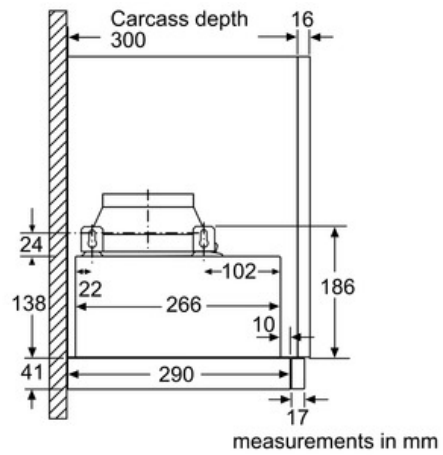

D46BR22X0
60 CM TELESCOPIC RANGEHOOD

COOKING PASSION SINCE 1877

Features

Technical Data

Typology : Pull-out
Approval certificates : CE, VDE
Length electrical supply cord (cm) : 175
Required niche size for installation (HxWxD) : 162mm x 526mm x 290mm
Minimum distance above an electric hob : 430
Minimum distance above a gas hob : 650
Net weight (kg) : 8.0
Type of control : mechanical
Number of speed settings : 3
Maximum output air extraction (m³/h) : 400
Maximum output recirculating air (m³/h) : 190
Number of lights : 2
Noise level (dB) : 68
Diameter of air outlet (mm) : 120 / 150
Grease filter material : Washable aluminium
EAN code : 4242004195979
Connection Rating (W) : 145
Current (A) : 10
Voltage (V) : 220-240
Frequency (Hz) : 50
Plug type : GARDY plug w/ earthing
Installation typology : Half-integrated

Technical Information

- Diameter pipe Ø 150 mm (Ø 120 mm enclosed)
- Power rating: 145 W
- Electrical cable length 1.75 m
- Appliance dimensions (HxWxD): 203 x 598 x 290 mm
- Built-in dimensions (HxWxD): 162 x 526 x 290 mm

D46BR22X0 60 CM TELESCOPIC RANGEHOOD

Dimensioned drawings

D46BR22X0
60 CM TELESCOPIC RANGEHOOD

Dimensioned drawings

measurements in mm