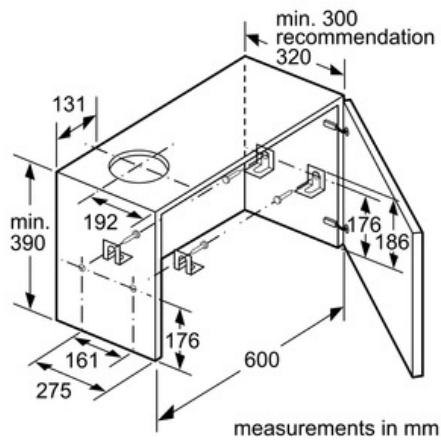

4 242004 195979

Optional accessories

Z54TC01X0 Active carbon filter
Z54TH60N0 Handle strip
Z54TS01X0 Recirculating kit

D46BR22X0

60 CM TELESCOPIC RANGEHOOD

Features

- Noise min./max. Normal Level: 59/68 dB
Noise max. Intensive setting: NO_FEATURE dB
- For installation into a 60cm wide wall cupboard
- Suitable for ducted extraction and recirculation
- Accessories required for recirculated extraction: Recirculating kit
- Automatic On/Off operation when telescopic canopy is pulled out and pushed back
- Telescopic drawer without handle, furniture panel or fascia panel (optional accessory) required
- rocker switch (3 power levels)
- Extraction rate exhaust air according to EN 61591: max. 400 m³/h
- Noise level according to EN 60704-3 und EN 60704-2-13 at max. normal use exhaust air: 68 dB(A) re 1 pW (54 dB(A) re 20 µPa sound pressure)
- 2 x 20W halogen light
- Dishwasher safe metal grease filters
- silver metallic

Technical Information

- Diameter pipe Ø 150 mm (Ø 120 mm enclosed)
- Power rating: 145 W
- Electrical cable length 1.75 m
- Appliance dimensions (HxWxD): 203 x 598 x 290 mm
- Built-in dimensions (HxWxD): 162 x 526 x 290 mm

D46BR22X0 60 CM TELESCOPIC RANGEHOOD

Dimensioned drawings

D46BR22X0
60 CM TELESCOPIC RANGEHOOD

Dimensioned drawings

measurements in mm