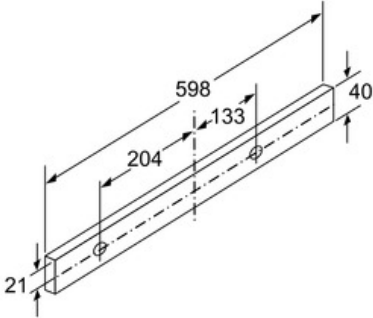

D46BR22X0
60 CM TELESCOPIC RANGEHOOD

COOKING PASSION SINCE 1877

Features

Technical Data

Typology : Pull-out
Approval certificates : CE, VDE
Length electrical supply cord (cm) : 175
Required niche size for installation (HxWxD) : 162mm x 526mm x 290mm
Minimum distance above an electric hob : 430
Minimum distance above a gas hob : 650
Net weight (kg) : 8.0
Type of control : mechanical
Number of speed settings : 3
Maximum output air extraction (m³/h) : 400
Maximum output recirculating air (m³/h) : 190
Number of lights : 2
Noise level (dB) : 68
Diameter of air outlet (mm) : 120 / 150
Grease filter material : Washable aluminium
EAN code : 4242004195979
Connection Rating (W) : 145
Current (A) : 10
Voltage (V) : 220-240
Frequency (Hz) : 50
Plug type : GARDY plug w/ earthing
Installation typology : Half-integrated

Technical Information

- Diameter pipe Ø 150 mm (Ø 120 mm enclosed)
- Power rating: 145 W
- Electrical cable length 1.75 m
- Appliance dimensions (HxWxD): 203 x 598 x 290 mm
- Built-in dimensions (HxWxD): 162 x 526 x 290 mm

D46BR22X0 60 CM TELESCOPIC RANGEHOOD

Dimensioned drawings

D46BR22X0
60 CM TELESCOPIC RANGEHOOD

Dimensioned drawings

measurements in mm