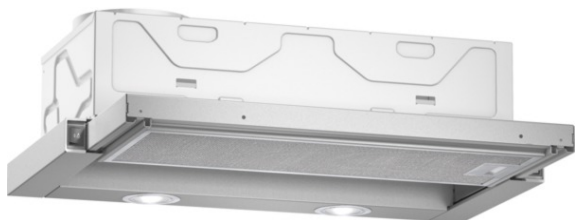

D46BR22X0
60 CM TELESCOPIC RANGEHOOD

COOKING PASSION SINCE 1877

Features

Technical Data

Typology : Pull-out
Approval certificates : CE, VDE
Length electrical supply cord (cm) : 175
Required niche size for installation (HxWxD) : 162mm x 526mm x 290mm
Minimum distance above an electric hob : 430
Minimum distance above a gas hob : 650
Net weight (kg) : 8.0
Type of control : mechanical
Number of speed settings : 3
Maximum output air extraction (m³/h) : 400
Maximum output recirculating air (m³/h) : 190
Number of lights : 2
Noise level (dB) : 68
Diameter of air outlet (mm) : 120 / 150
Grease filter material : Washable aluminium
EAN code : 4242004195979
Connection Rating (W) : 145
Current (A) : 10
Voltage (V) : 220-240
Frequency (Hz) : 50
Plug type : GARDY plug w/ earthing
Installation typology : Half-integrated

4 242004 195979

Optional accessories

Z54TC01X0 Active carbon filter
Z54TH60N0 Handle strip
Z54TS01X0 Recirculating kit

D46BR22X0

60 CM TELESCOPIC RANGEHOOD

Features

- Noise min./max. Normal Level: 59/68 dB
Noise max. Intensive setting: NO_FEATURE dB
- For installation into a 60cm wide wall cupboard
- Suitable for ducted extraction and recirculation
- Accessories required for recirculated extraction: Recirculating kit
- Automatic On/Off operation when telescopic canopy is pulled out and pushed back
- Telescopic drawer without handle, furniture panel or fascia panel (optional accessory) required
- rocker switch (3 power levels)
- Extraction rate exhaust air according to EN 61591: max. 400 m³/h
- Noise level according to EN 60704-3 und EN 60704-2-13 at max. normal use exhaust air: 68 dB(A) re 1 pW (54 dB(A) re 20 µPa sound pressure)
- 2 x 20W halogen light
- Dishwasher safe metal grease filters
- silver metallic

Technical Information

- Diameter pipe Ø 150 mm (Ø 120 mm enclosed)
- Power rating: 145 W
- Electrical cable length 1.75 m
- Appliance dimensions (HxWxD): 203 x 598 x 290 mm
- Built-in dimensions (HxWxD): 162 x 526 x 290 mm