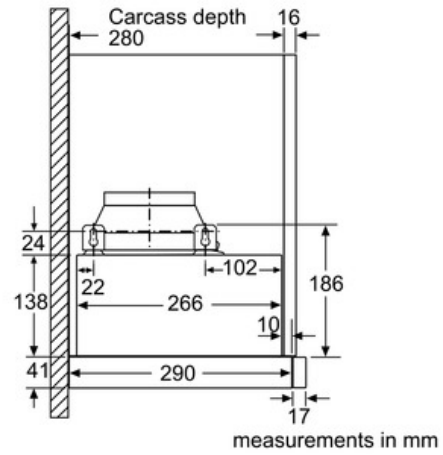

D46BR22X0
60 CM TELESCOPIC RANGEHOOD

COOKING PASSION SINCE 1877

Features

Technical Data

Typology : Pull-out
Approval certificates : CE, VDE
Length electrical supply cord (cm) : 175
Required niche size for installation (HxWxD) : 162mm x 526mm x 290mm
Minimum distance above an electric hob : 430
Minimum distance above a gas hob : 650
Net weight (kg) : 8.0
Type of control : mechanical
Number of speed settings : 3
Maximum output air extraction (m³/h) : 400
Maximum output recirculating air (m³/h) : 190
Number of lights : 2
Noise level (dB) : 68
Diameter of air outlet (mm) : 120 / 150
Grease filter material : Washable aluminium
EAN code : 4242004195979
Connection Rating (W) : 145
Current (A) : 10
Voltage (V) : 220-240
Frequency (Hz) : 50
Plug type : GARDY plug w/ earthing
Installation typology : Half-integrated

Technical Information

- Diameter pipe Ø 150 mm (Ø 120 mm enclosed)
- Power rating: 145 W
- Electrical cable length 1.75 m
- Appliance dimensions (HxWxD): 203 x 598 x 290 mm
- Built-in dimensions (HxWxD): 162 x 526 x 290 mm

D46BR22X0 60 CM TELESCOPIC RANGEHOOD

Dimensioned drawings

D46BR22X0
60 CM TELESCOPIC RANGEHOOD

Dimensioned drawings

measurements in mm