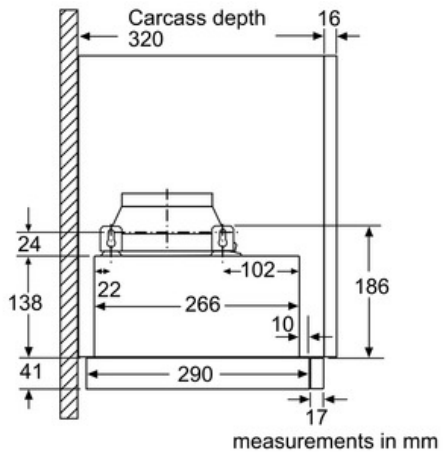

D46BR22X0
60 CM TELESCOPIC RANGEHOOD

COOKING PASSION SINCE 1877

Features

Technical Data

Typology : Pull-out
Approval certificates : CE, VDE
Length electrical supply cord (cm) : 175
Required niche size for installation (HxWxD) : 162mm x 526mm x 290mm
Minimum distance above an electric hob : 430
Minimum distance above a gas hob : 650
Net weight (kg) : 8.0
Type of control : mechanical
Number of speed settings : 3
Maximum output air extraction (m³/h) : 400
Maximum output recirculating air (m³/h) : 190
Number of lights : 2
Noise level (dB) : 68
Diameter of air outlet (mm) : 120 / 150
Grease filter material : Washable aluminium
EAN code : 4242004195979
Connection Rating (W) : 145
Current (A) : 10
Voltage (V) : 220-240
Frequency (Hz) : 50
Plug type : GARDY plug w/ earthing
Installation typology : Half-integrated

Technical Information

- Diameter pipe Ø 150 mm (Ø 120 mm enclosed)
- Power rating: 145 W
- Electrical cable length 1.75 m
- Appliance dimensions (HxWxD): 203 x 598 x 290 mm
- Built-in dimensions (HxWxD): 162 x 526 x 290 mm

D46BR22X0 60 CM TELESCOPIC RANGEHOOD

Dimensioned drawings

D46BR22X0
60 CM TELESCOPIC RANGEHOOD

Dimensioned drawings

measurements in mm