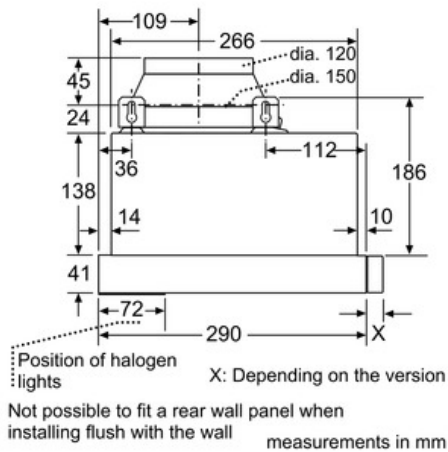

4 242004 195979

Optional accessories

Z54TC01X0 Active carbon filter
Z54TH60N0 Handle strip
Z54TS01X0 Recirculating kit

D46BR22X0

60 CM TELESCOPIC RANGEHOOD

Features

- Noise min./max. Normal Level: 59/68 dB
Noise max. Intensive setting: NO_FEATURE dB
- For installation into a 60cm wide wall cupboard
- Suitable for ducted extraction and recirculation
- Accessories required for recirculated extraction: Recirculating kit
- Automatic On/Off operation when telescopic canopy is pulled out and pushed back
- Telescopic drawer without handle, furniture panel or fascia panel (optional accessory) required
- rocker switch (3 power levels)
- Extraction rate exhaust air according to EN 61591: max. 400 m³/h
- Noise level according to EN 60704-3 und EN 60704-2-13 at max. normal use exhaust air: 68 dB(A) re 1 pW (54 dB(A) re 20 µPa sound pressure)
- 2 x 20W halogen light
- Dishwasher safe metal grease filters
- silver metallic

Technical Information

- Diameter pipe Ø 150 mm (Ø 120 mm enclosed)
- Power rating: 145 W
- Electrical cable length 1.75 m
- Appliance dimensions (HxWxD): 203 x 598 x 290 mm
- Built-in dimensions (HxWxD): 162 x 526 x 290 mm

D46BR22X0 60 CM TELESCOPIC RANGEHOOD

Dimensioned drawings

D46BR22X0
60 CM TELESCOPIC RANGEHOOD

Dimensioned drawings

measurements in mm