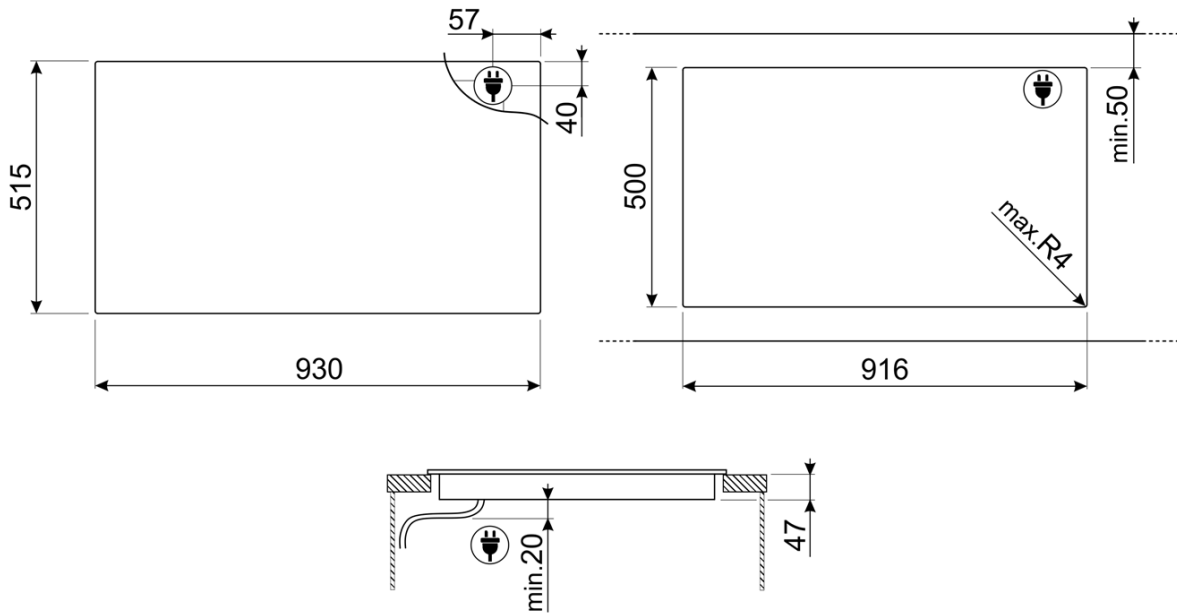

SIA1963DG
93CM LINEA INDUCTION COOKTOP

MADE IN ITALY
Since 1948

TOP MOUNT: