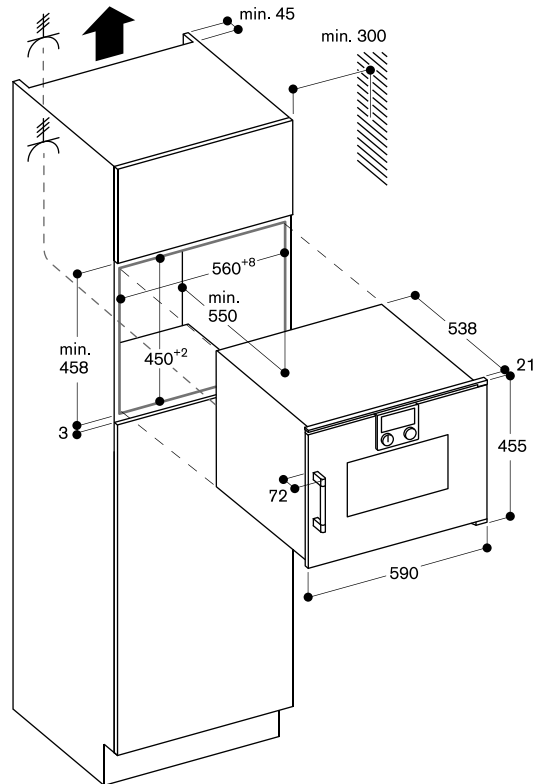

Planning notes

Door hinge not reversible.
Plan the niche without back wall.
Necessary lateral gap between appliance door and furniture panel of min. 5 mm.
The outer edge of the door handle extends 72 mm from the furniture cavity.
Consider the overhang, incl. the door handle, when planning to open drawers next to the appliance.
When planning a corner solution, pay attention to the 110° door opening angle.
The mains socket needs to be planned outside of the built-in niche.

Controls at the top

Right-hinged

BMP 250 100

Full glass door in Gaggenau Anthracite
Width 60 cm

BMP 250 110

Full glass door in Gaggenau Metallic
Width 60 cm

Left-hinged

BMP 251 100

Full glass door in Gaggenau Anthracite
Width 60 cm

BMP 251 110

Full glass door in Gaggenau Metallic
Width 60 cm

Included in the price

1 combination wire rack

1 glass tray

Please read the installation details regarding air ducting on page 8/9.

Connection

Total connected load 3.1 kW.

Connecting cable with 15amp plug.

230-240V/50Hz

Side view of BSP, BMP over BOP